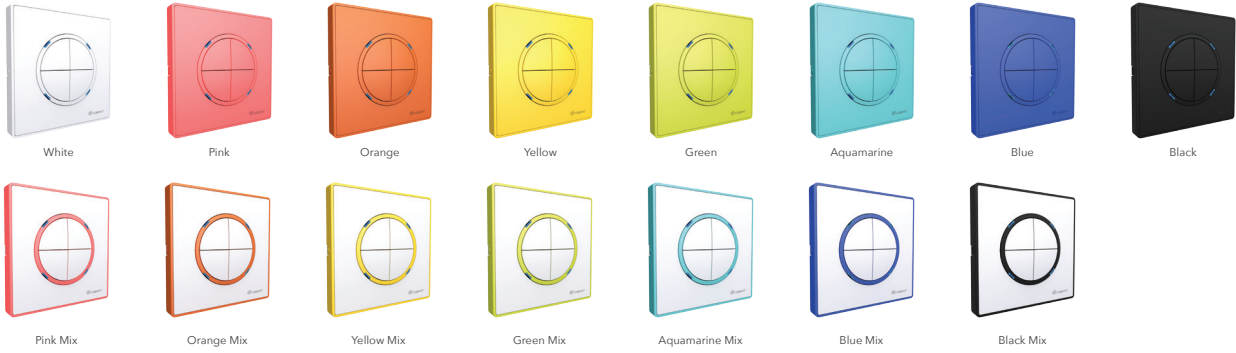

Product Specifications

Color Options :

*You can also customize the colors

Plastic color