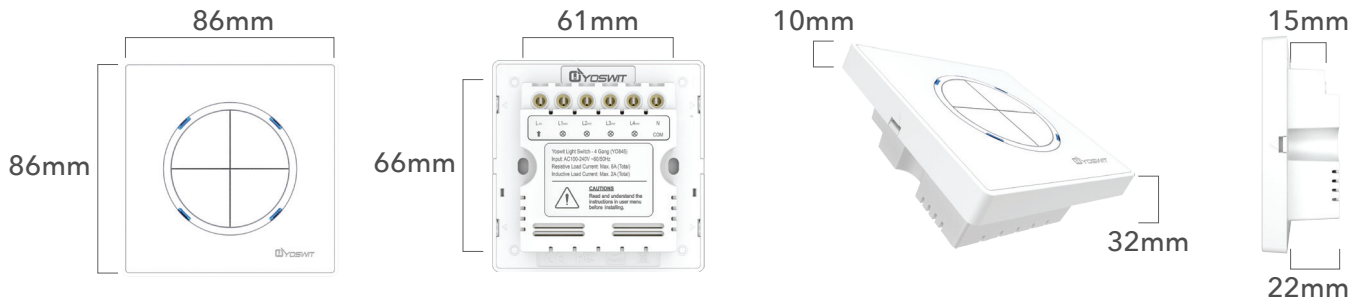

Product Specifications

Color Options :

*You can also customize the colors

Plastic color

Metallic color

Specifications:

-10 to 40°C 0-90% relative humidity Operation Condition								
AC100-240V 50/60Hz Auto Detected at Power-Up	Incandescent lamp	Halogen lamps	Fluorescent lamps with conventional ballast	CFL	LED (CC)	LED (RC)	Ventilators	Heaters
Standby Power <0.1 Watt								
Max (Sum)	6A	6A	3A	3A	2A	2A	2A	6A
Min	N/A			3 watts (each bulb) *			N/A	