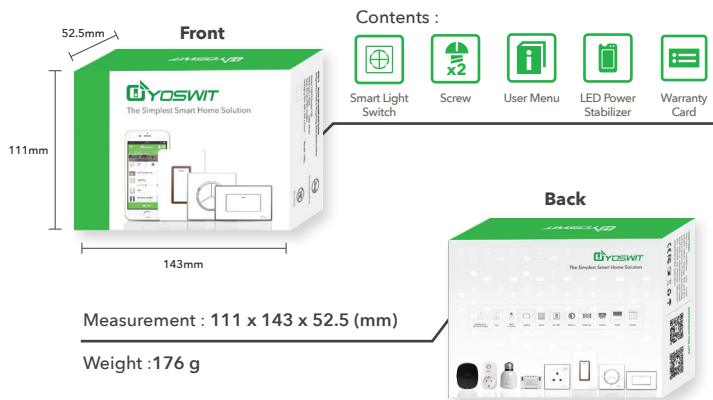

General

Product Name	Yoswit Smart Light Switch
Model	YO845
Gang Type	4 gang
Socket Type	Socket 86
EAN / UPC	EAN: 0712155479371; UPC: 712155479371
Revision	V2
Compliance	CE, FCC, RoHS
Manufacturer	Designed by Yoswit in Hong Kong. Assembled in China.
Warranty	2 years, limited (*Details available on the Limited Warranty and Limitations sections of this datasheet)

Mechanical

Surface Materials	V0 flame-resistant PC +ABS
Storage Conditions	-20°C to 60°C
Operating Environment	Indoors
Ingress Protection (IP)	20

Bluetooth

Product Compatibility	Bluetooth Smart Ready products
Frequency	2.4GHz
Radio Transmission Power	0~5 dBm
Bluetooth Range	Open area: >50m; indoor: 10-20m
Bluetooth Version	Bluetooth 4.2

Product Package