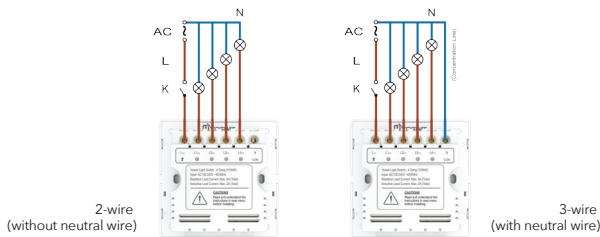

Various Customized Products

We have more than 30 models of switches, with 4 socket types (type 55, 86, 118, 120) for each model, including smart light switch, cooker switch, dimmer switch, 3-way switch and curtain/roller switch.