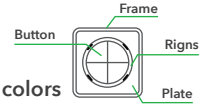

Product Specifications

Color Options :

*You can also customize the colors