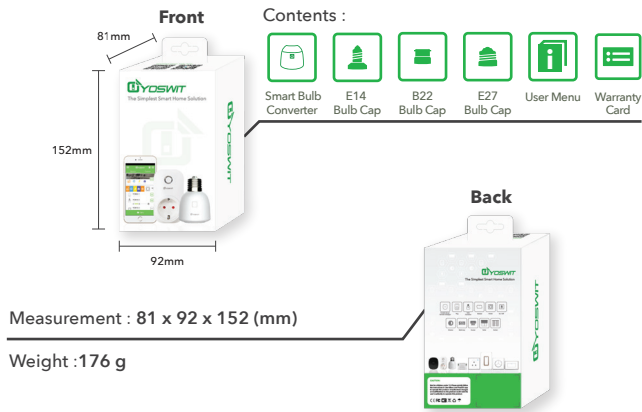

Product Package