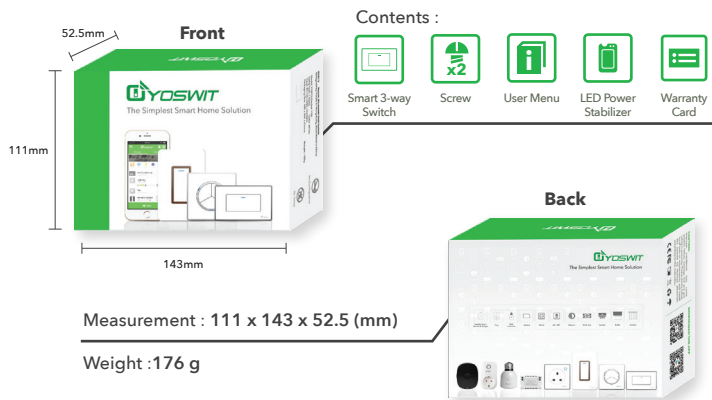

General

Product Name	Yoswit Smart 3-way Switch
Model	YO823m
Gang Type	1 gang
Socket Type	Socket 118
EAN / UPC	EAN: 0712155479487; UPC: 712155479487
Revision	V2
Compliance	CE, FCC, RoHS
Manufacturer	Designed by Yoswit in Hong Kong. Assembled in China.
Warranty	2 years, limited (*Details available on the Limited Warranty and Limitations sections of this datasheet)

Mechanical

Surface Materials	V0 flame-resistant PC +ABS
Storage Conditions	-20°C to 60°C
Operating Environment	Indoors
Ingress Protection (IP)	20

Bluetooth

Product Compatibility	Bluetooth Smart Ready products
Frequency	2.4GHz
Radio Transmission Power	0~5 dBm
Bluetooth Range	Open area: >50m; indoor: 10-20m
Bluetooth Version	Bluetooth 4.2

Product Package