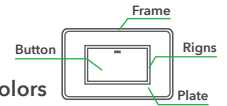

Product Specifications

Color Options :

*You can also customize the colors