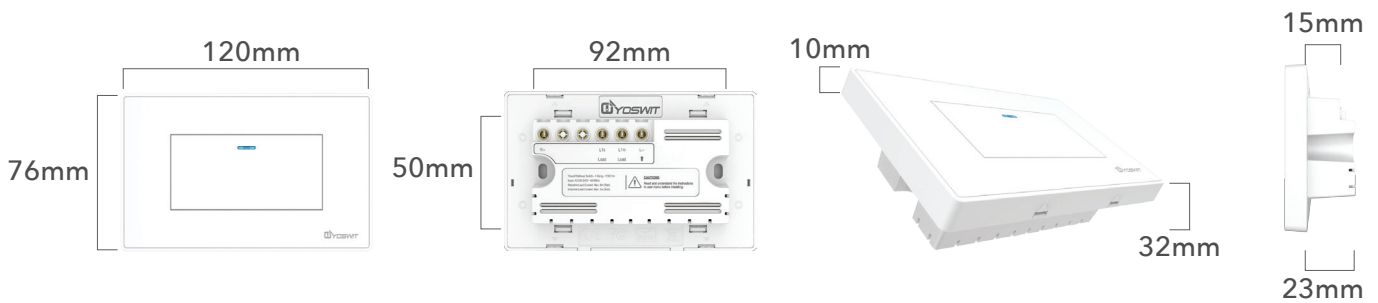

Product Specifications

Color Options :

*You can also customize the colors

Plastic color

Metallic color

Specifications:

-10 to 40°C 0-90% relative humidity Operation Condition								
	AC100-240V 50/60Hz Auto Detected at Power-Up	Incandescent lamp	Halogen lamps	Fluorescent lamps with conventional ballast	CFL	LED (CC)	LED (RC)	Ventilators
Standby Power <0.1 Watt								
Max	6A	6A	3A	3A	2A	2A	2A	6A
Min	N/A			3 watts (each bulb) *			N/A	