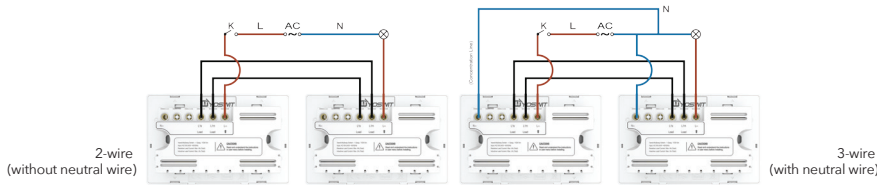

Yoswit Smart 3-way Switch Datasheet

Model YO823m - 1 Gang, Socket 118

The Simplest Smart Home Solution

Yoswit Smart 3-way Switch is the world's only smart switch that supports both 2-wire and 3-wire installation. With no hubs or routers required, Yoswit switches works with a multi-functional app to provide users the simplest smart home solution with Bluetooth mesh-like network and outdoor remote control.

Market-leading Patent Solution

Our switches support both 2-wire and 3-wire installation without any hubs or routers. With this market-leading patent, we provide users a simple installation experience.

Various Customized Products

We have more than 30 models of switches, with 4 socket types (type 55, 86, 118, 120) for each model, including smart light switch, cooker switch, dimmer switch, 3-way switch and curtain/roller switch.