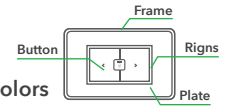

Product Specifications

Color Options :

*You can also customize the colors