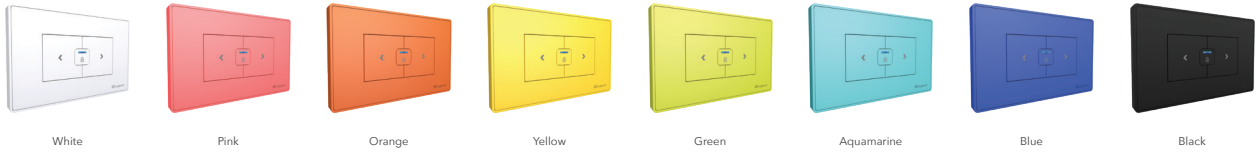

Product Specifications

Color Options :

*You can also customize the colors

Plastic color

White   Pink   Orange   Yellow   Green   Aquamarine   Blue   Black