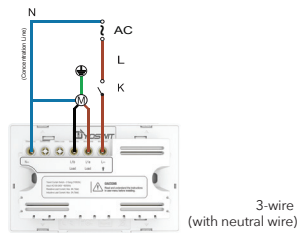

Market-leading Patent Solution

Our switches support both 2-wire and 3-wire installation without any hubs or routers. With this market-leading patent, we provide users a simple installation experience.