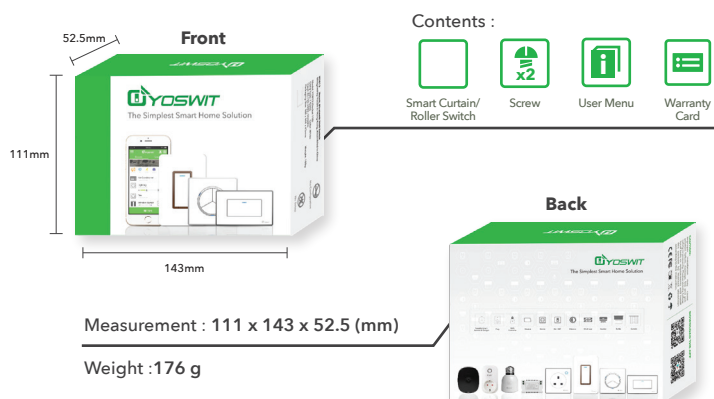

Electrical

Input Voltage	AC100-240V
Frequency	50/60Hz Auto Detected at Power-Up
Standby Power	<0.1 watt
Operating Temperature	-10°C to 40°C
Maximum Load	400 watts

Mechanical

Surface Materials	V0 flame-resistant PC +ABS
Storage Conditions	-20°C to 60°C
Operating Environment	Indoors
Ingress Protection (IP)	20

Bluetooth

Product Compatibility	Bluetooth Smart Ready products
Frequency	2.4GHz
Radio Transmission Power	0~5 dBm
Bluetooth Range	Open area: >50m; indoor: 10-20m
Bluetooth Version	Bluetooth 4.2

Product Package