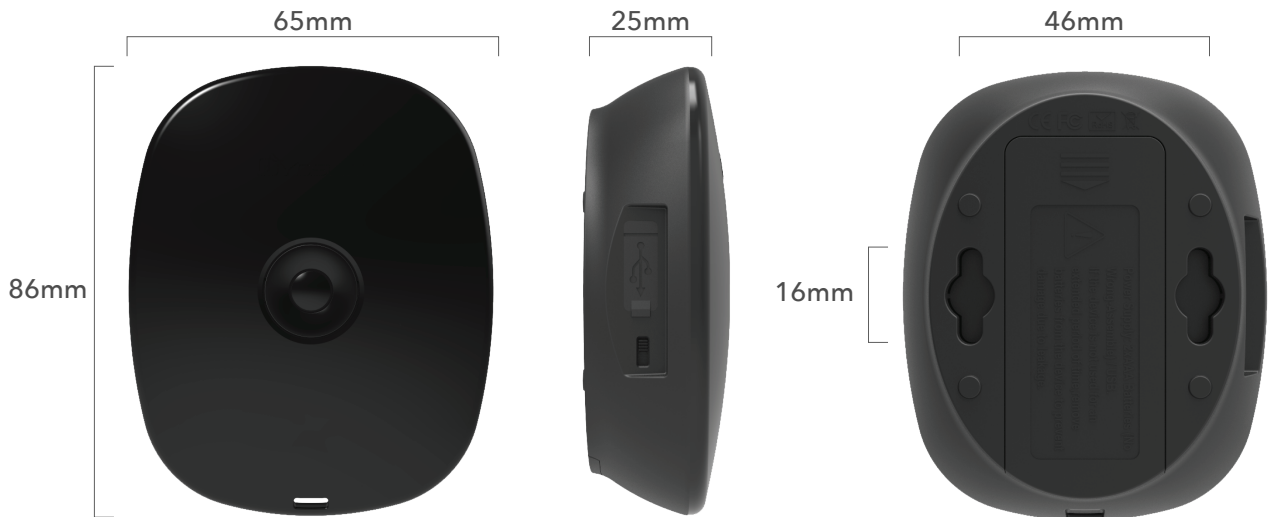

Yoswit App

You can download our app and control Yoswit switches with your smart phones via Bluetooth.

Product Specifications

General

Product Name	Yoswit Bluetooth Portable IR Hub
Model	YO101
Product Version	Lite
EAN / UPC	EAN: 0712155479647; UPC: 712155479647
Compliance	CE, FCC, RoHS
Manufacturer	Designed by Yoswit in Hong Kong. Assembled in China.
Warranty	2 years, limited (*Details available on the Limited Warranty and Limitations sections of this datasheet)