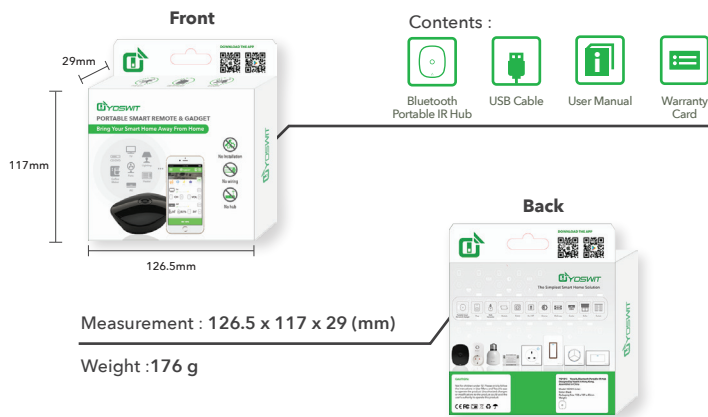

Bluetooth

Product Compatibility	Bluetooth Smart Ready products
Frequency	2.4GHz
Radio Transmission Power	0~5 dBm
Bluetooth Range	Open area: >50m; indoor: 10-20m
Bluetooth Version	Bluetooth 4.2

Install with batteries

Install with power supply

Product Package

Outer box

Quantity Per Box : 80 pack/box
Measurement : 61 x 28 x 26 (cm)
Weight : 7.54 kg

Limited Warranty

From the date of purchase, the Yoswit Bluetooth Portable IR Hub is of standard 2-year warranty only without any defects or errors caused by misuse, neglect or disassembly of the components of Yoswit Bluetooth Portable IR Hub without the permission either from Yoswit or any of our distributors. If the product does not perform as warranted above during warranty period, Yoswit will either repair or replace it upon the receipt of the with the completed warranty card or online warranty registration.