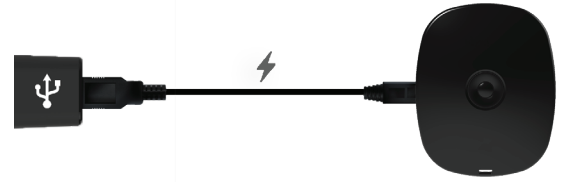

Install with power supply