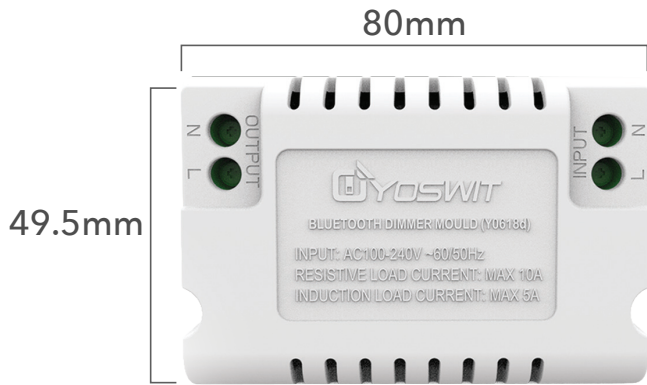

Product Specifications

-10 to 40°C 0-90% relative humidity Operation Condition								
AC100-240V 50/60Hz Auto Detected at Power-Up	Incandescent lamp	Halogen lamps	Fluorescent lamps with conventional ballast	CFL	LED (CC)	LED (RC)	Ventilators	Heaters
Standby Power <0.1 Watt								
Max	10A	10A	5A	5A	3A	3A	3A	10A

General

Product Name	Yoswit Smart In-wall Module
Model	YO619
EAN / UPC	EAN: 0712155479661; UPC: 712155479661
Revision	V2
Compliance	CE, FCC, RoHS
Manufacturer	Designed by Yoswit in Hong Kong. Assembled in China.
Warranty	2 years, limited (*Details available on the Limited Warranty and Limitations sections of this datasheet)

Mechanical

Surface Materials	V0 flame-resistant PC +ABS
Operating Environment	Indoors
Ingress Protection (IP)	20
Operating Temperature Range	10°C to 50°C
Operating Humidity Range	0-90% relative humidity, non-condensing
Storage Conditions	-20°C to 60°C

Bluetooth

Product Compatibility	Bluetooth Smart Ready products
Frequency	2.4GHz
Radio Transmission Power	0~5 dBm
Bluetooth Range	Open area: >50m; indoor: 10-20m
Bluetooth Version	Bluetooth 4.2