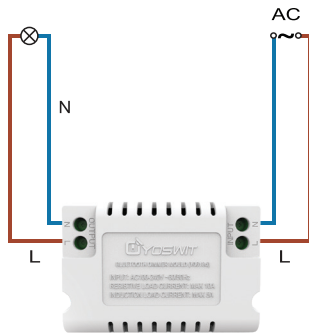

Compatible with Common Devices

We save your budget for compatible smart devices. Yoswit Smart In-wall Module can turn an ordinary light bulb smart.