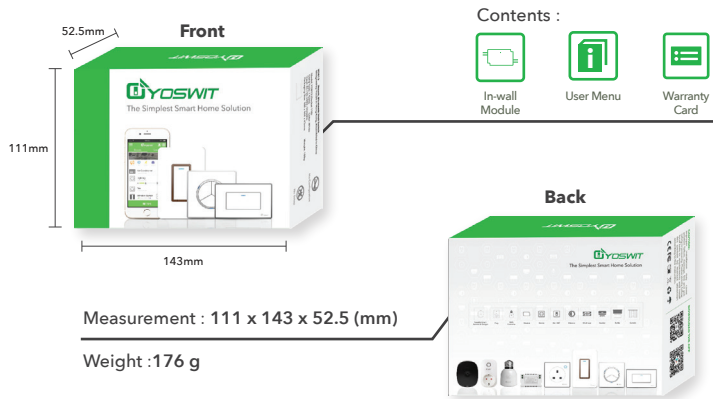

Product Package