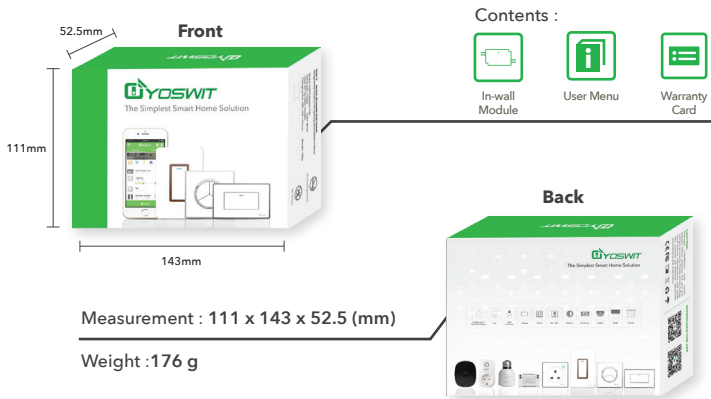

## Outer box

Quantity Per Box : 40 pack/box  
Measurement : 58 x 31 x 23.5 (cm)  
Weight : 7.54 kg