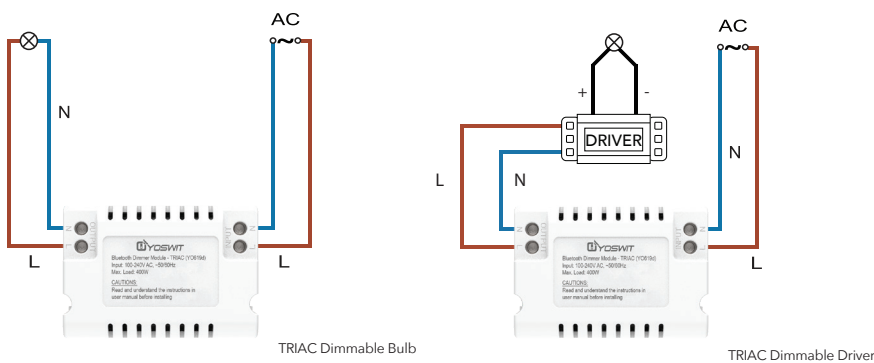

Elimination of Physical Switches

We prepare another option for users who prefer controlling devices solely with phones. Simply install the in-wall module in the ceiling. You can control all your lights without switches.