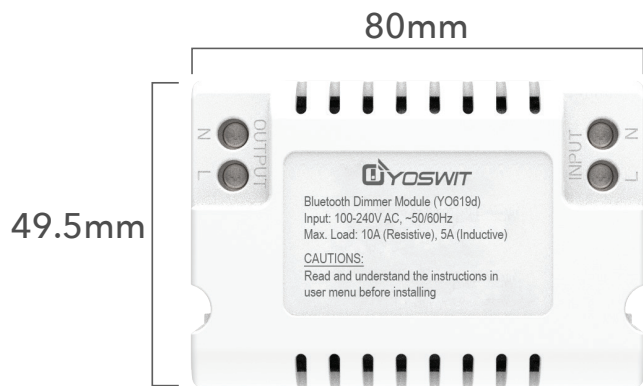

Product Specifications

-10 to 40°C 0-90% relative humidity Operation Condition AC100-240V 50/60Hz Auto Detected at Power-Up Standby Power <0.1 Watt Max Load	 Incandescent lamp	 Halogen lamps	 TRIAC dimmable fluorescent lamps	 LED (CC) - TRIAC	 LED (RC) - TRIAC	 Fan
	400 watts					

General

Product Name	Yoswit Smart In-wall Dimmer (TRIAC) Module
Model	YO619d
EAN / UPC	EAN: 0712155479982; UPC: 712155479982
Revision	V2
Compliance	CE, FCC, RoHS
Manufacturer	Designed by Yoswit in Hong Kong. Assembled in China.
Warranty	2 years, limited (*Details available on the Limited Warranty and Limitations sections of this datasheet)

Mechanical

Surface Materials	V0 flame-resistant PC +ABS
Operating Environment	Indoors
Ingress Protection (IP)	20
Operating Temperature Range	10°C to 50°C
Operating Humidity Range	0-90% relative humidity, non-condensing
Storage Conditions	-20°C to 60°C

Bluetooth

Product Compatibility	Bluetooth Smart Ready products
Frequency	2.4GHz
Radio Transmission Power	0~5 dBm
Bluetooth Range	Open area: >50m; indoor: 10-20m
Bluetooth Version	Bluetooth 4.2