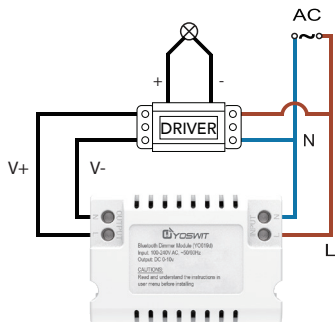

Compatible with Common Devices

We save your budget for compatible smart devices. Yoswit Smart In-wall Module can turn an ordinary light bulb smart.

Yoswit App

You can download our app and control Yoswit switches with your smart phones via Bluetooth.

Key Features and Benefits

- No more physical switches
- Support On/Off and 0-10V dimming
- Works with ordinary "non-smart" devices
- Replacement of all your wall switches
- Compatible with the entire family of Yoswit products
- Free Yoswit app
- Outdoor remote control
- Schedule timer to turn your devices on before arrival
- Free room and scene settings
- 2-year limited warranty