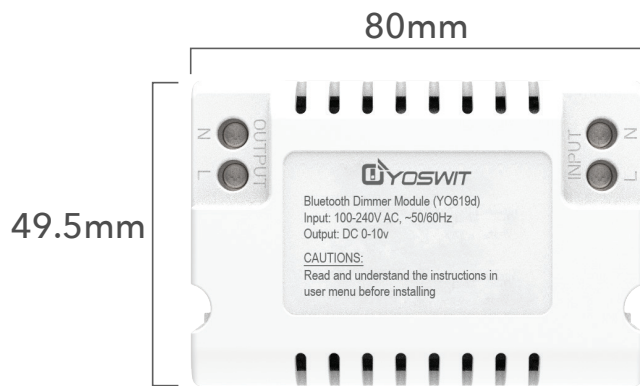

Yoswit Smart In-wall Dimmer Module (0-10V) Datasheet

Model YO619v

The Simplest Smart Home Solution

Yoswit Smart In-wall Dimmer Module is an in-wall dimmer module that can be installed in the ceiling to replace wall switches. No more switches, hubs or routers from now on, as you can control the on/off and dim up/down status of your devices simply with your smartphone.

Compatible with Common Devices

We save your budget for compatible smart devices. Yoswit Smart In-wall Module can turn an ordinary light bulb smart.

Yoswit App

You can download our app and control Yoswit switches with your smart phones via Bluetooth.

Key Features and Benefits

- No more physical switches
- Support On/Off and 0-10V dimming
- Works with ordinary "non-smart" devices
- Replacement of all your wall switches
- Compatible with the entire family of Yoswit products
- Free Yoswit app
- Outdoor remote control
- Schedule timer to turn your devices on before arrival
- Free room and scene settings
- 2-year limited warranty

Product Specifications

-10 to 40°C 0-90% relative humidity Operation Condition	 0-10V dimmable driver
AC100-240V 50/60Hz Auto Detected at Power-Up	
Standby Power <0.1 Watt	
Max Load	

General

Product Name	Yoswit Smart In-wall Dimmer (0-10V) Module
Model	YO619v
EAN / UPC	EAN: 0712155479999; UPC: 712155479999
Revision	V2
Compliance	CE, FCC, RoHS
Manufacturer	Designed by Yoswit in Hong Kong. Assembled in China.
Warranty	2 years, limited (*Details available on the Limited Warranty and Limitations sections of this datasheet)