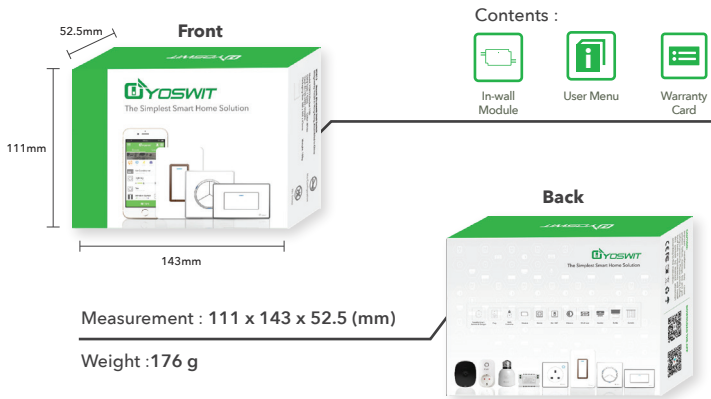

Product Package