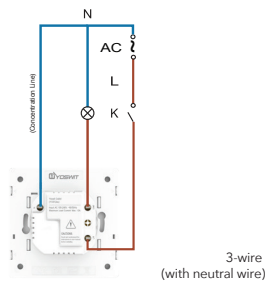

Market-leading Patent Solution

Our switches support both 2-wire and 3-wire installation without any hubs or routers. With this market-leading patent, we provide users a simple installation experience.