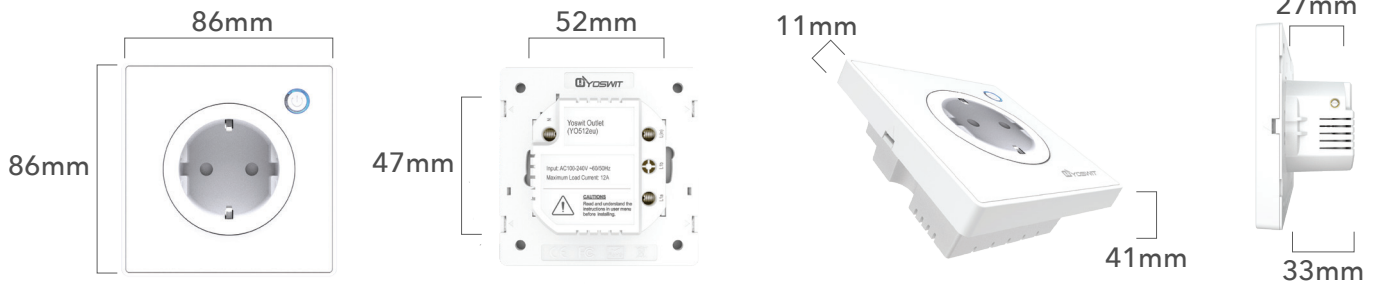

- 2-wire and 3-wire installation compatible
- Replacement of all your wall outlets
- Works with ordinary "non-smart" devices
- Compatible with the entire family of Yoswit products
- Free Yoswit app
- Outdoor remote control
- Schedule timer to turn your devices on before arrival
- Free room and scene settings
- 2-year limited warranty

Yoswit App

You can download our app and control Yoswit switches with your smart phones via Bluetooth.

Product Specifications

Specifications:

General

Product Name	Yoswit Smart Outlet
Model	YO512eu
Outlet Version	EU
Socket Type	Socket 55
EAN / UPC	EAN: 0712155479791; UPC: 712155479791
Revision	V1
Compliance	CE, FCC, RoHS
Manufacturer	Designed by Yoswit in Hong Kong. Assembled in China.
Warranty	2 years, limited (*Details available on the Limited Warranty and Limitations sections of this datasheet)