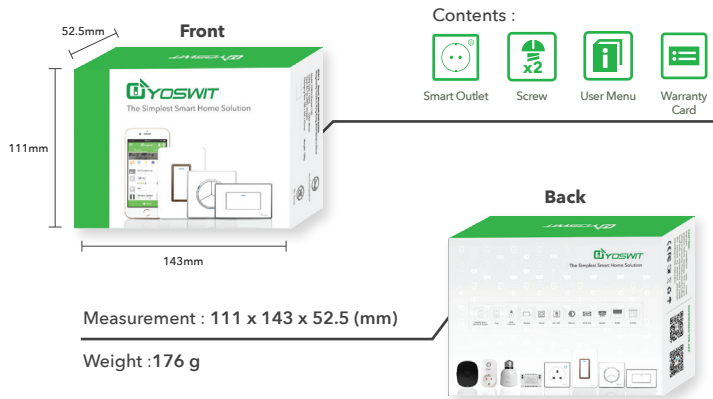

Product Package