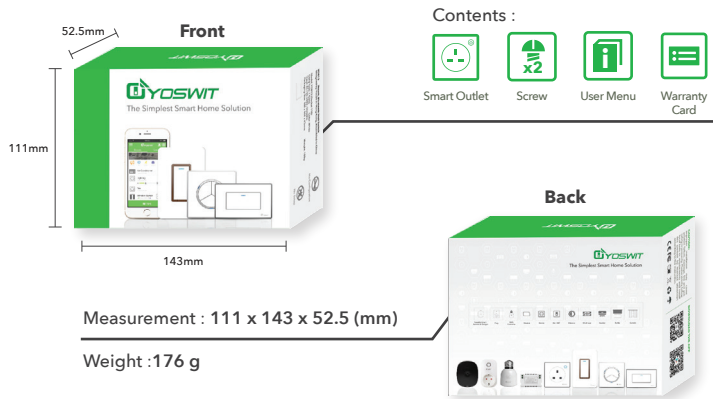

Product Package