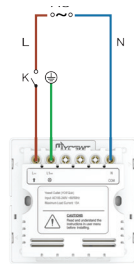

Market-leading Patent Solution

Our switches support both 2-wire and 3-wire installation without any hubs or routers. With this market-leading patent, we provide users a simple installation experience.