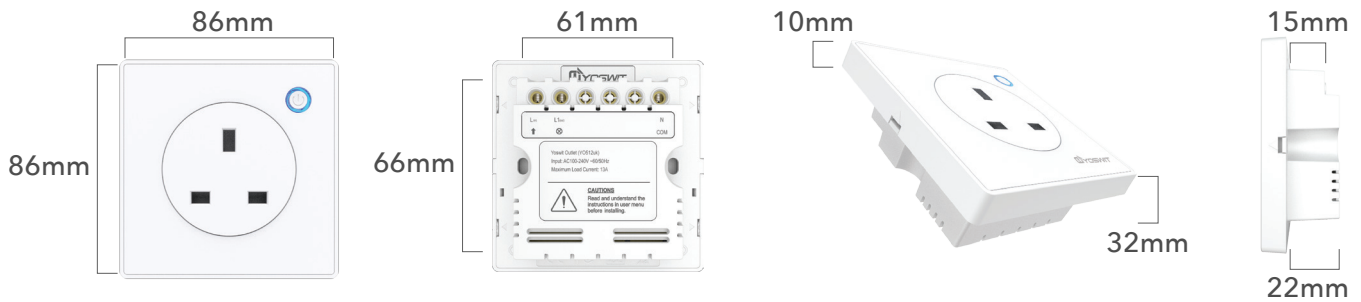

Product Specifications

Specifications:

General

Product Name	Yoswit Smart Outlet
Model	YO515uk
Outlet Version	UK
Socket Type	Socket 86
EAN / UPC	EAN: 0712155479937; UPC: 712155479937
Revision	V1
Compliance	CE, FCC, RoHS
Manufacturer	Designed by Yoswit in Hong Kong. Assembled in China.
Warranty	2 years, limited (*Details available on the Limited Warranty and Limitations sections of this datasheet)

Electrical

Input Voltage	AC100-240V
Frequency	50/60Hz Auto Detected at Power-Up
Standby Power	<0.1 watt
Operating Temperature	-10°C to 40°C
Resistive Load Current	13A
Inductive Load Current	5A

Mechanical

Surface Materials	V0 flame-resistant PC +ABS
Storage Conditions	-20°C to 60°C
Operating Environment	Indoors
Ingress Protection (IP)	20

Bluetooth

Product Compatibility	Bluetooth Smart Ready products
Frequency	2.4GHz
Radio Transmission Power	0~5 dBm
Bluetooth Range	Open area: >50m; indoor: 10-20m
Bluetooth Version	Bluetooth 4.2