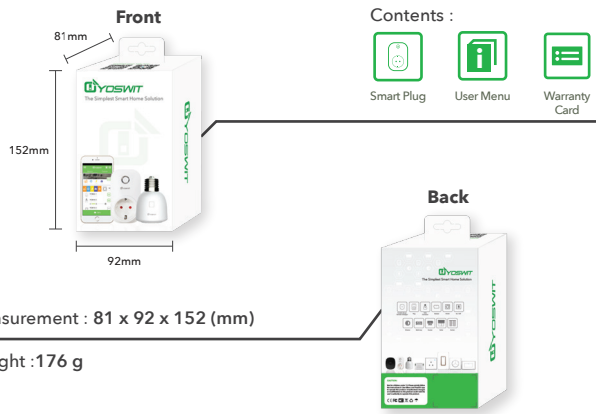

Product Package