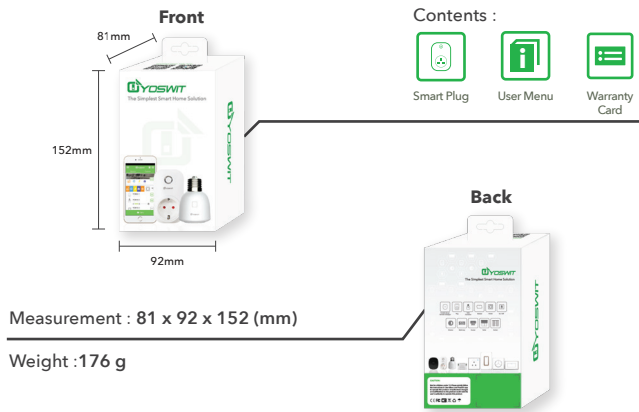

Product Package