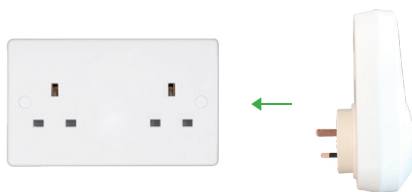

Yoswit Smart Plug Datasheet

Model YO602uk - UK Version

The Simplest Smart Home Solution

Yoswit Smart Plug is a small device that turns your ordinary wired devices to smart devices. We eliminate your needs to purchase for new smart devices. You can control the plugged devices simply with your smartphone after a simple installation.

Plug and Play

Plug in your device into our plug, and then control it with your smartphone. The installation is convenient and easy as pie.

Compatible with Common Devices

We save your budget for compatible smart devices. With a simple installation, Yoswit Smart Plug can turn an ordinary wired device smart.