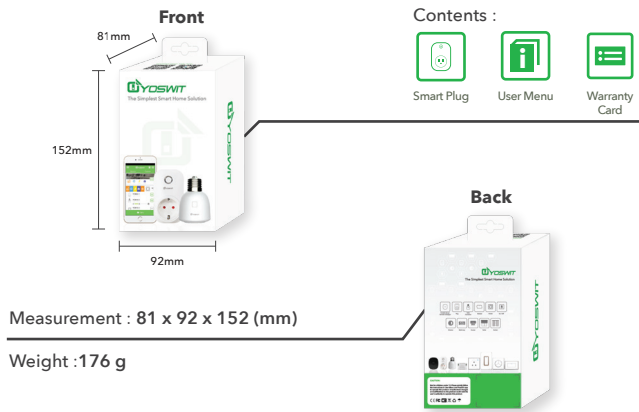

Product Package