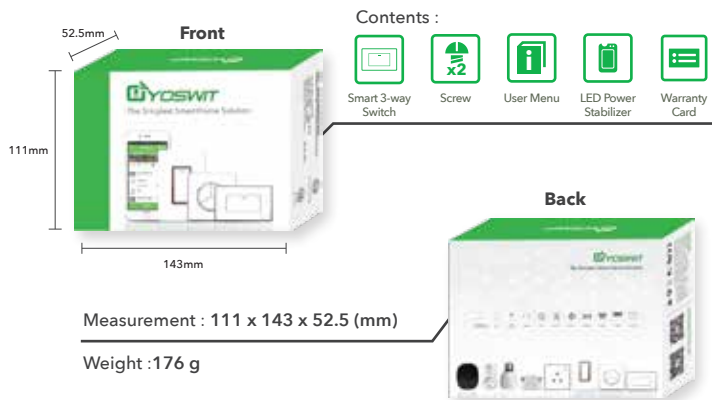

General

Product Name	Yoswit Smart 3-way Switch
Model	YO823m
Gang Type	2 gang
Socket Type	Socket 118
EAN / UPC	EAN: 0712155479487; UPC: 712155479487
Revision	V2
Compliance	ETL, FCC, RoHS
Manufacturer	Designed by Yoswit in Hong Kong. Assembled in China.
Warranty	2 years, limited (*Details available on the Limited Warranty and Limitations sections of this datasheet)

Mechanical

Surface Materials	V0 flame-resistant PC +ABS
Storage Conditions	-20°C to 60°C
Operating Environment	Indoors
Ingress Protection (IP)	20

Bluetooth

Product Compatibility	Bluetooth Smart Ready products
Frequency	2.4GHz
Radio Transmission Power	0~5 dBm
Bluetooth Range	Open area: >50m; indoor: 3-20m
Bluetooth Version	Bluetooth 4.2

Product Package