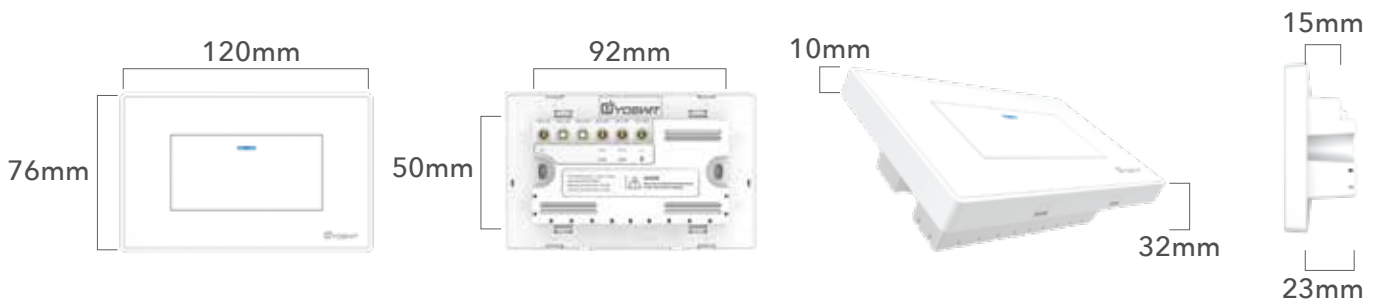

Product Specifications

Color Options :

*You can also customize the colors

Plastic color

Metallic color

Specifications:

-10 to 40°C 0-90% relative humidity Operation Condition								
	AC100-240V 50/60Hz Auto Detected at Power-Up	Incandescent lamp	Halogen lamps	Fluorescent lamps with conventional ballast	CFL	LED (CC)	LED (RC)	Ventilators
Standby Power <0.1 Watt								
Max	6A	6A	3A	3A	2A	2A	2A	6A
Min	N/A			3 watts (each bulb) *		N/A		