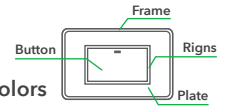

Product Specifications

Color Options :

*You can also customize the colors