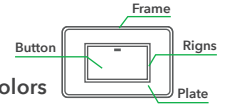

Product Specifications

Color Options :

*You can also customize the colors