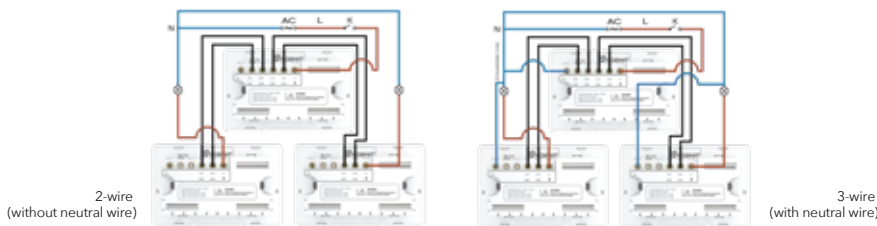

Various Customized Products

We have more than 30 models of switches, with 4 socket types (type 55, 86, 118, 120) for each model, including smart light switch, cooker switch, dimmer switch, 3-way switch and curtain/roller switch.