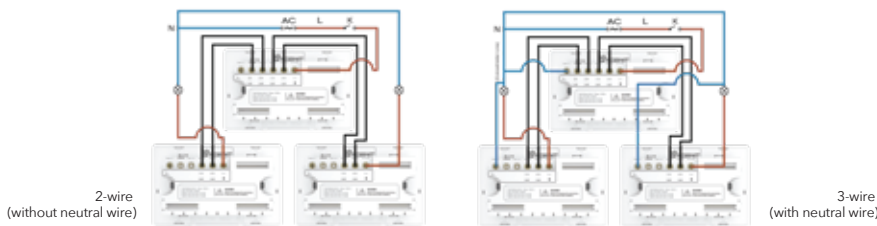

Yoswit Smart 3-way Switch Datasheet

Model YO843m - 2 Gang, Socket 118

The Simplest Smart Home Solution

Yoswit Smart 3-way Switch is the world's only smart switch that supports both 2-wire and 3-wire installation. With no hubs or routers required, Yoswit switches works with a multi-functional app to provide users the simplest smart home solution with Bluetooth mesh-like network and outdoor remote control.

Market-leading Patent Solution

Our switches support both 2-wire and 3-wire installation without any hubs or routers. With this market-leading patent, we provide users a simple installation experience.

Various Customized Products