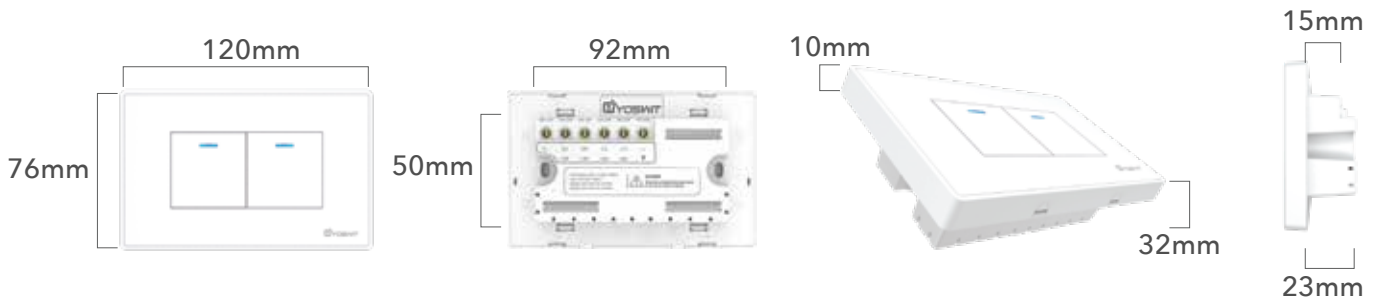

Specifications:

-10 to 40°C 0-90% relative humidity Operation Condition									
	AC100-240V 50/60Hz Auto Detected at Power-Up	Incandescent lamp	Halogen lamps	Fluorescent lamps with conventional ballast	CFL	LED (CC)	LED (RC)	Ventilators	Heaters
Standby Power <0.1 Watt									
Max	6A	6A	3A	3A	2A	2A	2A	6A	
Min	N/A			3 watts (each bulb) *		N/A			

* For 2-wire (without neutral wire) installation only. Please wire the LED power stabilizer if it is required to work with LED bulbs in 3 watts below when you encountered conditions of circuit instability, lightings gleaming or no light.