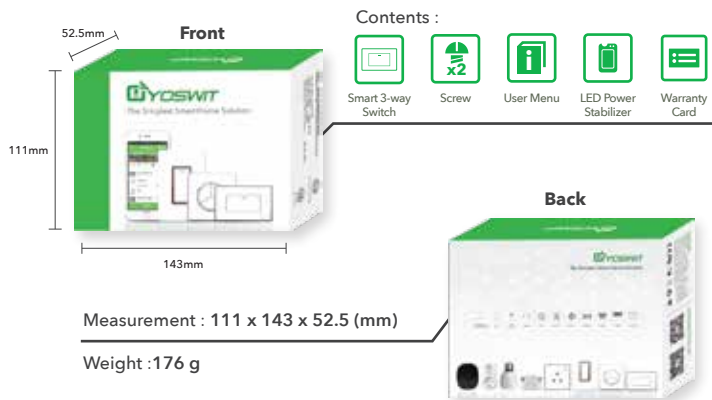

General

Product Name	Yoswit Smart 3-way Switch
Model	YO843m
Gang Type	2 gang
Socket Type	Socket 118
EAN / UPC	EAN: 0712155479692; UPC: 712155479692
Revision	V2
Compliance	ETL, FCC, RoHS
Manufacturer	Designed by Yoswit in Hong Kong. Assembled in China.
Warranty	2 years, limited (*Details available on the Limited Warranty and Limitations sections of this datasheet)

Mechanical

Surface Materials	V0 flame-resistant PC +ABS
Storage Conditions	-20°C to 60°C
Operating Environment	Indoors
Ingress Protection (IP)	20

Bluetooth

Product Compatibility	Bluetooth Smart Ready products
Frequency	2.4GHz
Radio Transmission Power	0~5 dBm
Bluetooth Range	Open area: >50m; indoor: 3-20m
Bluetooth Version	Bluetooth 4.2

Product Package