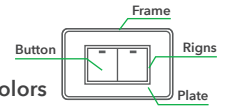

Product Specifications

Color Options :

*You can also customize the colors