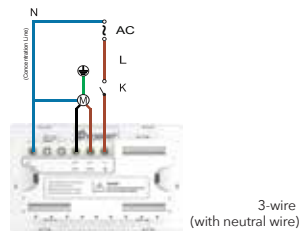

Market-leading Patent Solution

Our switches support both 2-wire and 3-wire installation without any hubs or routers. With this market-leading patent, we provide users a simple installation experience.