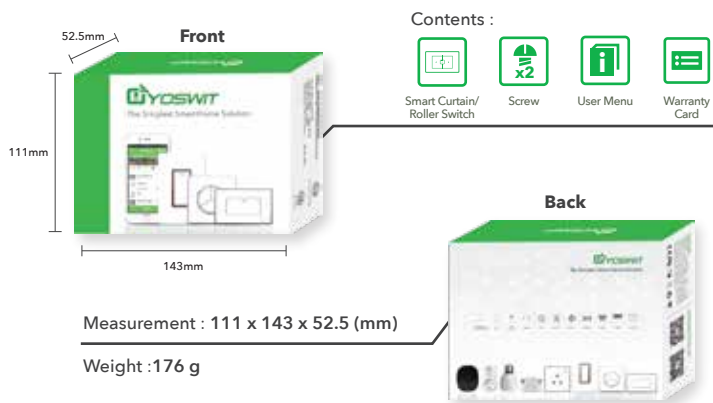

Electrical

Input Voltage	AC100-240V
Frequency	50/60Hz Auto Detected at Power-Up
Standby Power	<0.1 watt
Operating Temperature	-10°C to 40°C
Maximum Load	440 watts

Mechanical

Surface Materials	V0 flame-resistant PC +ABS
Storage Conditions	-20°C to 60°C
Operating Environment	Indoors
Ingress Protection (IP)	20

Bluetooth

Product Compatibility	Bluetooth Smart Ready products
Frequency	2.4GHz
Radio Transmission Power	0~5 dBm
Bluetooth Range	Open area: >50m; indoor: 3-20m
Bluetooth Version	Bluetooth 4.2

Product Package