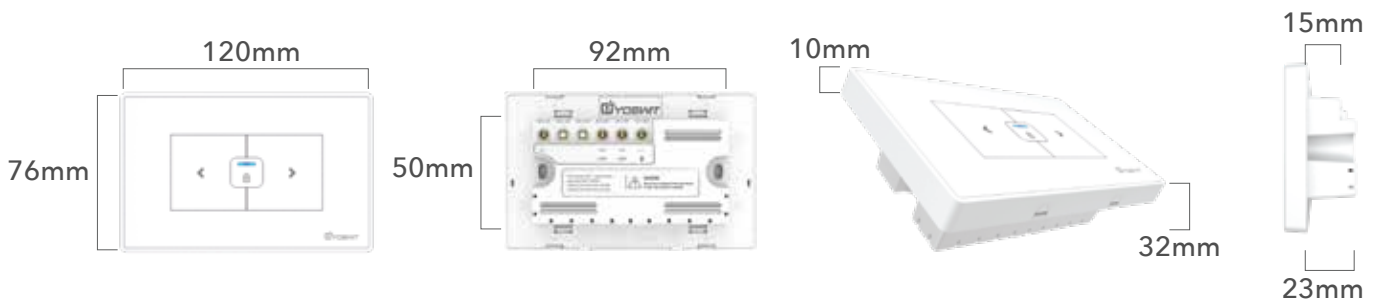

General

Product Name	Yoswit Smart Curtain/Roller Switch
Model	YO823k
Layer Type	1 layer
Socket Type	Socket 118
EAN / UPC	EAN: 0712155479524; UPC: 712155479524
Revision	V2
Compliance	ETL, FCC, RoHS
Manufacturer	Designed by Yoswit in Hong Kong. Assembled in China.
Warranty	2 years, limited (*Details available on the Limited Warranty and Limitations sections of this datasheet)