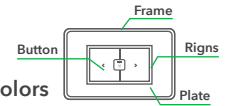

Product Specifications

Color Options :

*You can also customize the colors