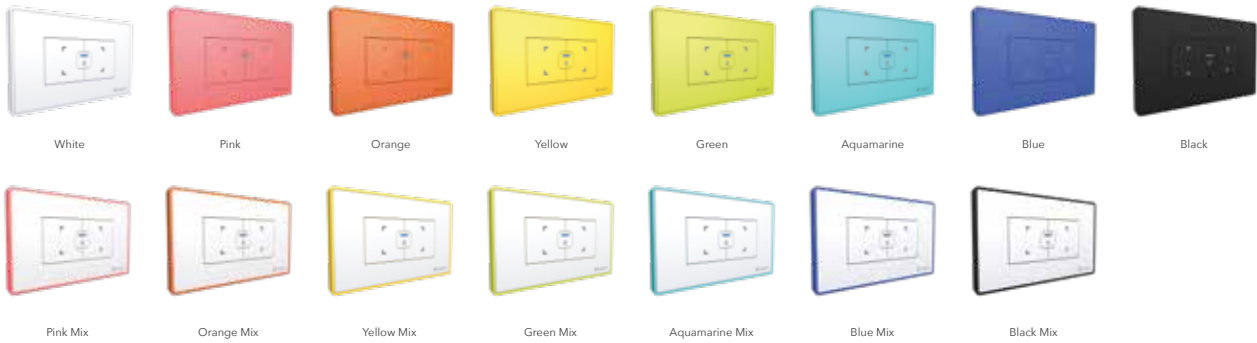

We have more than 30 models of switches, with 4 socket types (type 55, 86, 118, 120) for each model, including smart light switch, cooker switch, dimmer switch, 3-way switch and curtain/roller switch.

Yoswit App

You can download our app and control Yoswit switches with your smart phones via Bluetooth.

Product Specifications

Color Options :

*You can also customize the colors

Plastic color

Metallic color

Specifications: