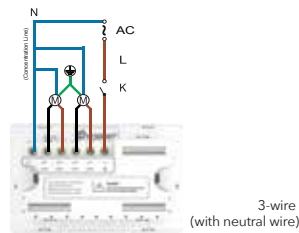

Market-leading Patent Solution

Our switches support both 2-wire and 3-wire installation without any hubs or routers. With this market-leading patent, we provide users a simple installation experience.