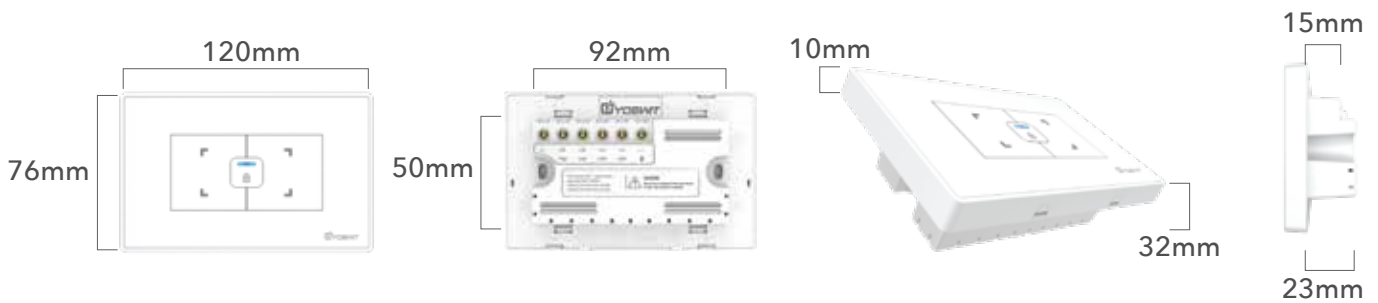

General

Product Name	Yoswit Smart Curtain/Roller Switch
Model	YO843k
Layer Type	2 layers
Socket Type	Socket 118
EAN / UPC	EAN: 0712155479531, UPC: 712155479531
Revision	V2
Compliance	CE, FCC, RoHS
Manufacturer	Designed by Yoswit in Hong Kong. Assembled in China.
Warranty	2 years, limited (*Details available on the Limited Warranty and Limitations sections of this datasheet)