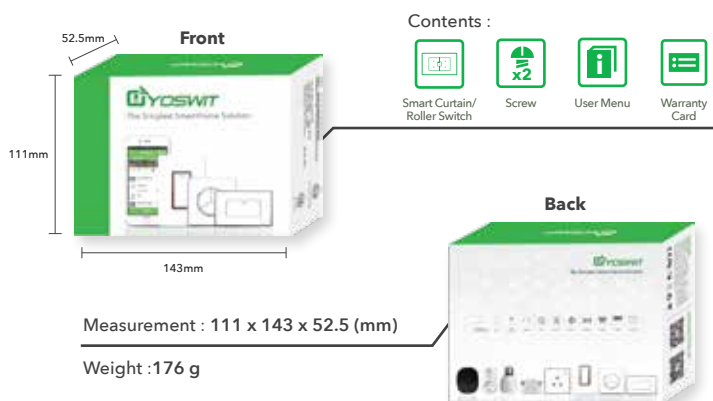

Electrical

Input Voltage	AC100-240V
Frequency	50/60Hz Auto Detected at Power-Up
Standby Power	<0.1 watt
Operating Temperature	-10°C to 40°C
Maximum Load	440 watts

Mechanical

Surface Materials	V0 flame-resistant PC +ABS
Storage Conditions	-20°C to 60°C
Operating Environment	Indoors
Ingress Protection (IP)	20

Bluetooth

Product Compatibility	Bluetooth Smart Ready products
Frequency	2.4GHz
Radio Transmission Power	0~5 dBm
Bluetooth Range	Open area: >50m; indoor: 3-20m
Bluetooth Version	Bluetooth 4.2

Product Package