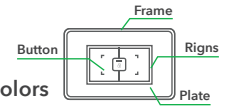

Product Specifications

Color Options :

*You can also customize the colors