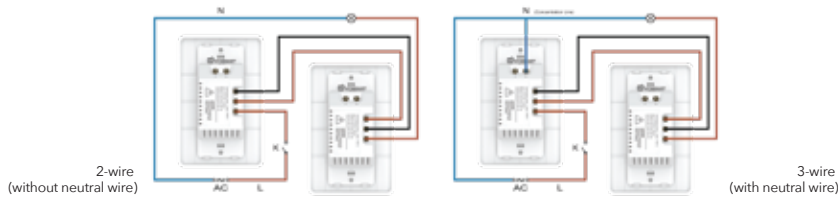

Yoswit Smart 3-way Switch Datasheet

Model YO821m - 1 Gang, Socket 120

The Simplest Smart Home Solution

Yoswit Smart 3-way Switch is the world's only smart switch that supports both 2-wire and 3-wire installation. With no hubs or routers required, Yoswit switches works with a multi-functional app to provide users the simplest smart home solution with Bluetooth mesh-like network and outdoor remote control.

Market-leading Patent Solution

Our switches support both 2-wire and 3-wire installation without any hubs or routers. With this market-leading patent, we provide users a simple installation experience.

Various Customized Products