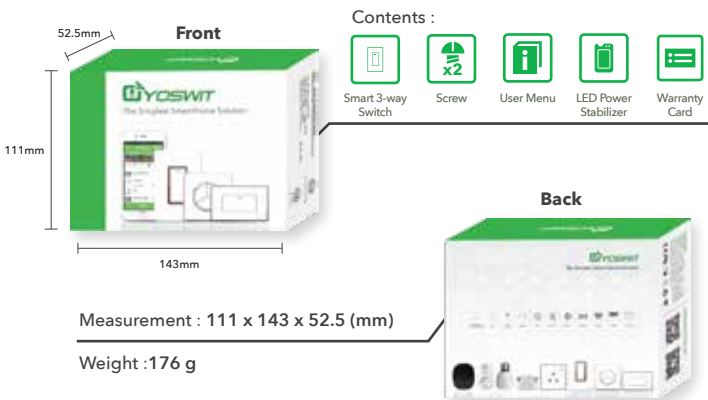

General

Product Name	Yoswit Smart 3-way Switch
Model	YO821m
Gang Type	1 gang
Socket Type	Socket 120
EAN / UPC	EAN: 0712155479456; UPC: 712155479456
Revision	V2
Compliance	ETL, FCC, RoHS
Manufacturer	Designed by Yoswit in Hong Kong. Assembled in China.
Warranty	2 years, limited (*Details available on the Limited Warranty and Limitations sections of this datasheet)

Mechanical

Surface Materials	V0 flame-resistant PC +ABS
Storage Conditions	-20°C to 60°C
Operating Environment	Indoors
Ingress Protection (IP)	20

Bluetooth

Product Compatibility	Bluetooth Smart Ready products
Frequency	2.4GHz
Radio Transmission Power	0~5 dBm
Bluetooth Range	Open area: >50m; indoor: 3-20m
Bluetooth Version	Bluetooth 4.2

Product Package