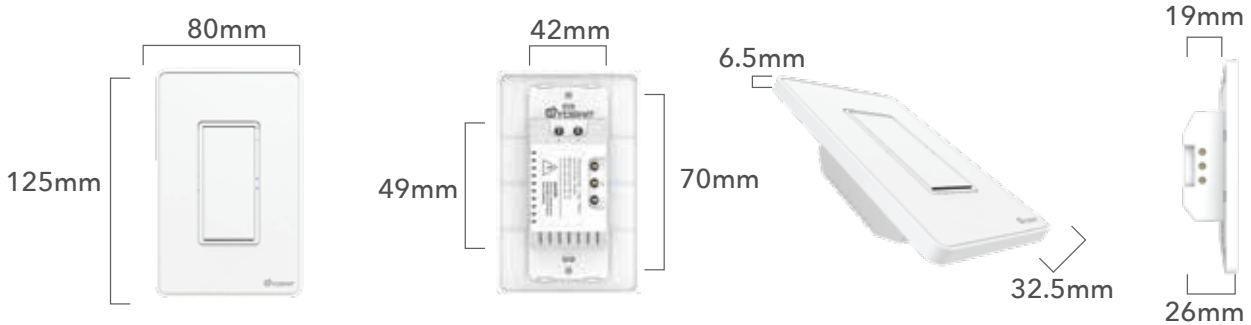

Product Specifications

Color Options :

*You can also customize the colors

Plastic color

Metallic color

Specifications:

-10 to 40°C 0-90% relative humidity Operation Condition AC100-240V 50/60Hz Auto Detected at Power-Up								
	Incandescent lamp	Halogen lamps	Fluorescent lamps with conventional ballast	CFL	LED (CC)	LED (RC)	Ventilators	Heaters
Standby Power <0.1 Watt								
Max	6A	6A	3A	3A	2A	2A	2A	6A
Min	N/A			3 watts (each bulb) *		N/A		