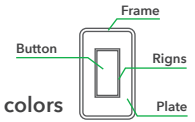

Product Specifications

Color Options :

*You can also customize the colors