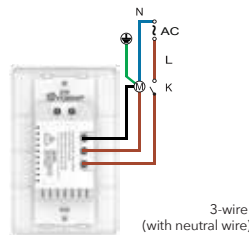

Market-leading Patent Solution

Our switches support both 2-wire and 3-wire installation without any hubs or routers. With this market-leading patent, we provide users a simple installation experience.