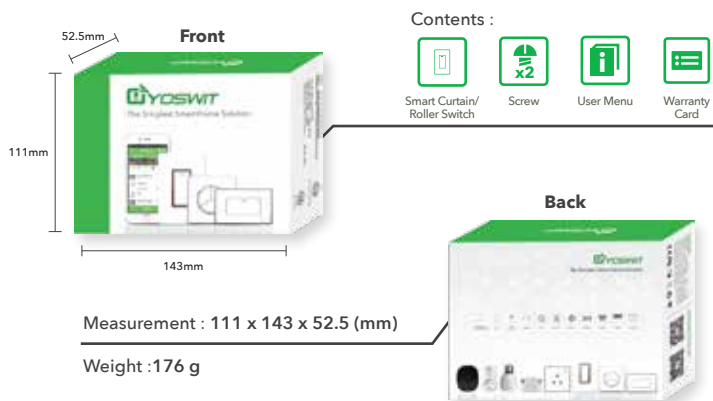

Electrical

Input Voltage	AC100-240V
Frequency	50/60Hz Auto Detected at Power-Up
Standby Power	<0.1 watt
Operating Temperature	-10°C to 40°C
Maximum Load	440 watts

Mechanical

Surface Materials	V0 flame-resistant PC +ABS
Storage Conditions	-20°C to 60°C
Operating Environment	Indoors
Ingress Protection (IP)	20

Bluetooth

Product Compatibility	Bluetooth Smart Ready products
Frequency	2.4GHz
Radio Transmission Power	0~5 dBm
Bluetooth Range	Open area: >50m; indoor: 3-20m
Bluetooth Version	Bluetooth 4.2

Product Package