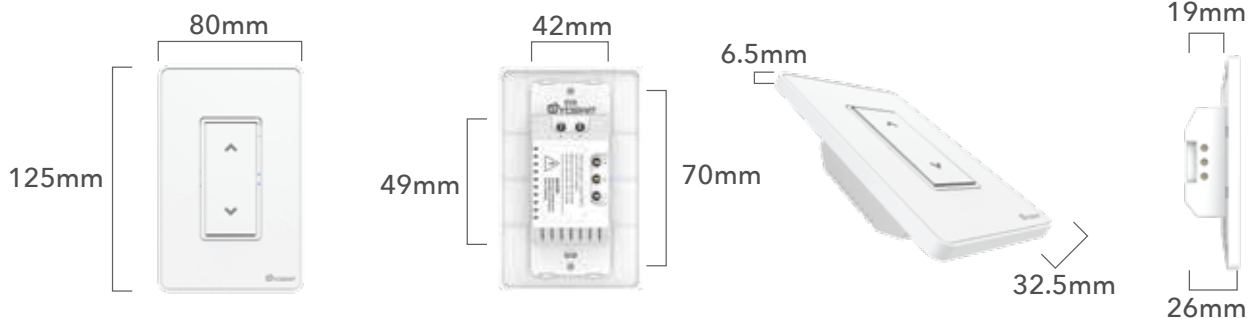

Space Gray

Silver Mix

Gold Mix

Brown Mix

Space Gray Mix

Specifications:

General

Product Name	Yoswit Smart Curtain/Roller Switch
Model	YO821k
Layer Type	1 layer
Socket Type	Socket 120
EAN / UPC	EAN: 0712155479708; UPC: 712155479708
Revision	V2
Compliance	ETL, FCC, RoHS
Manufacturer	Designed by Yoswit in Hong Kong. Assembled in China.
Warranty	2 years, limited (*Details available on the Limited Warranty and Limitations sections of this datasheet)