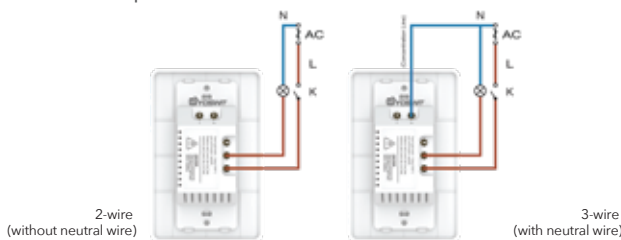

Market-leading Patent Solution

Our switches support both 2-wire and 3-wire installation without any hubs or routers. With this market-leading patent, we provide users a simple installation experience.