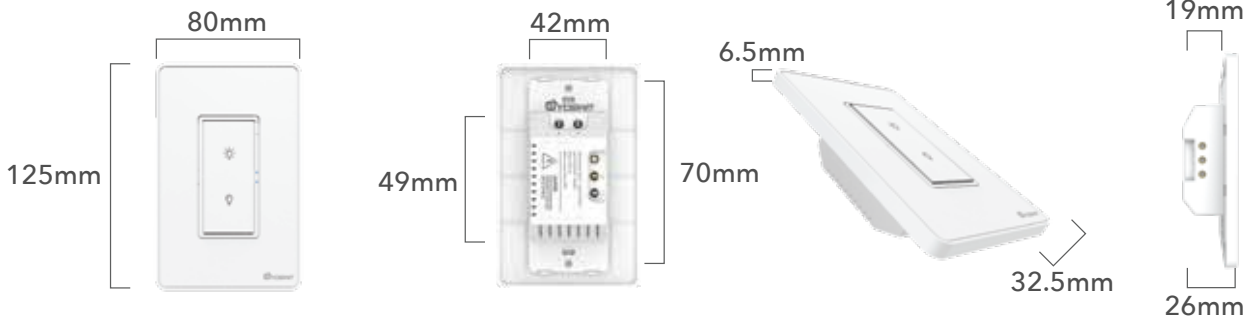

Product Specifications

Color Options :

*You can also customize the colors

Plastic color

Metallic color

Specifications:

-10 to 40°C 0-90% relative humidity Operation Condition AC100-240V 50/60Hz Auto Detected at Power-Up	 Incandescent lamp	 Halogen lamps	 TRIAC dimmable fluocompact lamps	 LED (CC) - TRIAC dimmable	 LED (RC) - TRIAC dimmable	 Fan	
							Standby Power <0.1 Watt
Max Load	400 watts