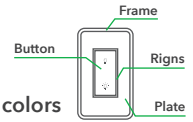

Product Specifications

Color Options :

*You can also customize the colors