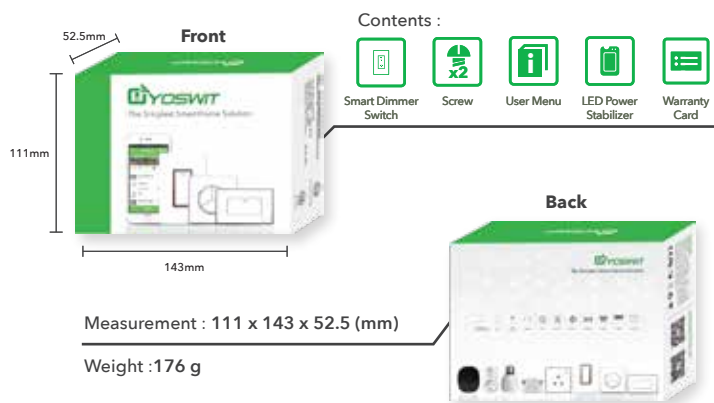

General

Product Name	Yoswit Smart Dimmer Switch
Model	YO811d
Gang Type	1 gang
Socket Type	Socket 120
EAN / UPC	EAN: 0712155479449; UPC: 712155479449
Revision	V2
Compliance	CE, FCC, RoHS
Manufacturer	Designed by Yoswit in Hong Kong. Assembled in China.
Warranty	2 years, limited (*Details available on the Limited Warranty and Limitations sections of this datasheet)

Mechanical

Surface Materials	V0 flame-resistant PC +ABS
Storage Conditions	-20°C to 60°C
Operating Environment	Indoors
Ingress Protection (IP)	20

Bluetooth

Product Compatibility	Bluetooth Smart Ready products
Frequency	2.4GHz
Radio Transmission Power	0~5 dBm
Bluetooth Range	Open area: >50m; indoor: 3-20m
Bluetooth Version	Bluetooth 4.2

Product Package