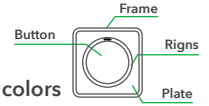

Product Specifications

Color Options :

*You can also customize the colors