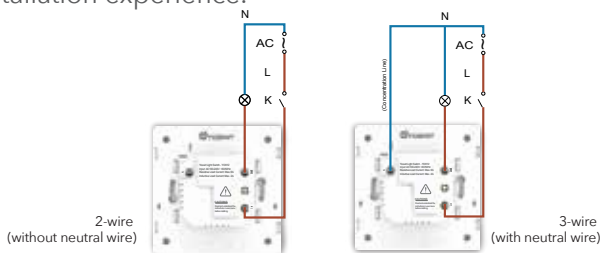

Market-leading Patent Solution

Our switches support both 2-wire and 3-wire installation without any hubs or routers. With this market-leading patent, we provide users a simple installation experience.