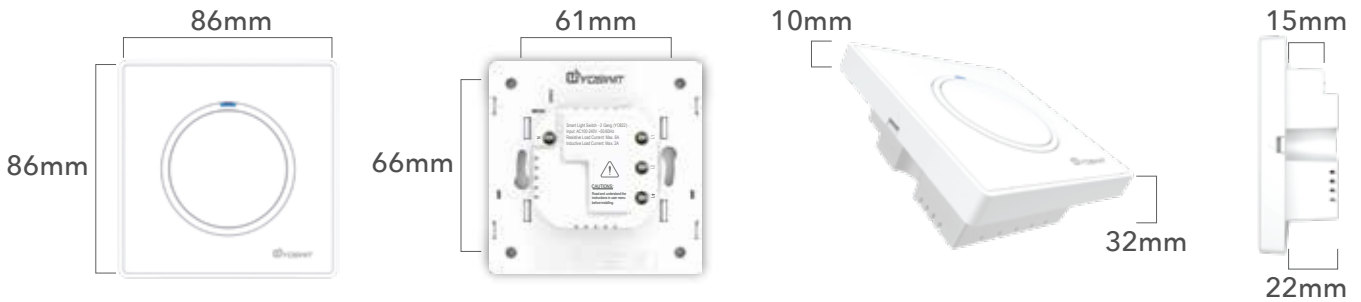

Specifications:

-10 to 40°C 0-90% relative humidity Operation Condition									
	AC100-240V 50/60Hz Auto Detected at Power-Up	Incandescent lamp	Halogen lamps	Fluorescent lamps with conventional ballast	CFL	LED (CC)	LED (RC)	Ventilators	Heaters
Standby Power <0.1 Watt									
Max	6A	6A	2A	2A	2A	2A	2A	6A	
Min	N/A			5 watts (each bulb) *			N/A		

* For 2-wire (without neutral wire) installation only. Please wire the LED power stabilizer if it is required to work with LED bulbs in 5 watts below when you encountered conditions of circuit instability, lightings gleaming or no light.