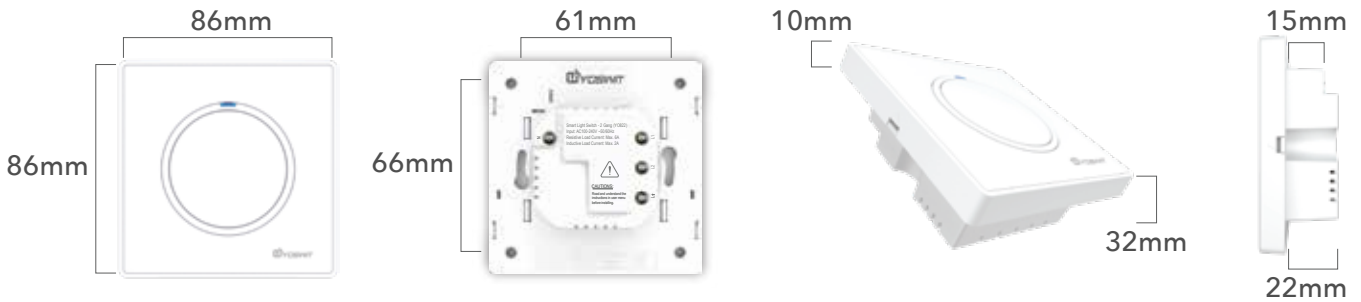

Yoswit App

You can download our app and control Yoswit switches with your smart phones via Bluetooth.

Product Specifications

Color Options :

*You can also customize the colors

Plastic color

Metallic color

Specifications: