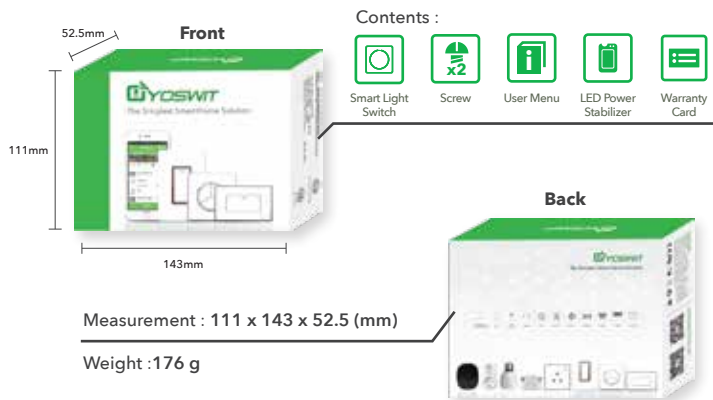

General

Product Name	Yoswit Smart Light Switch
Model	YO812
Gang Type	1 gang
Socket Type	Socket 55
EAN / UPC	EAN: 0712155479715; UPC: 712155479715
Revision	V2
Compliance	CE, FCC, RoHS
Manufacturer	Designed by Yoswit in Hong Kong. Assembled in China.
Warranty	2 years, limited (*Details available on the Limited Warranty and Limitations sections of this datasheet)

Mechanical

Surface Materials	V0 flame-resistant PC +ABS
Storage Conditions	-20°C to 60°C
Operating Environment	Indoors
Ingress Protection (IP)	20

Bluetooth

Product Compatibility	Bluetooth Smart Ready products
Frequency	2.4GHz
Radio Transmission Power	0~5 dBm
Bluetooth Range	Open area: >50m; indoor: 3-20m
Bluetooth Version	Bluetooth 4.2

Product Package