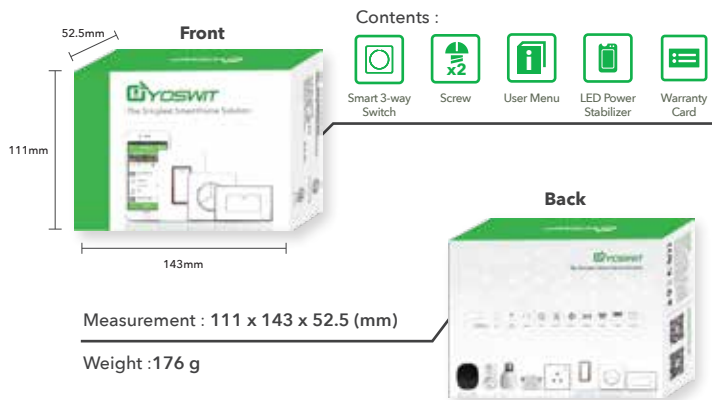

General

Product Name	Yoswit Smart 3-way Switch
Model	YO822m
Gang Type	1 gang
Socket Type	Socket 55
EAN / UPC	EAN: 0712155479746; UPC: 712155479746
Revision	V2
Compliance	ETL, FCC, RoHS
Manufacturer	Designed by Yoswit in Hong Kong. Assembled in China.
Warranty	2 years, limited (*Details available on the Limited Warranty and Limitations sections of this datasheet)

Mechanical

Surface Materials	V0 flame-resistant PC +ABS
Storage Conditions	-20°C to 60°C
Operating Environment	Indoors
Ingress Protection (IP)	20

Bluetooth

Product Compatibility	Bluetooth Smart Ready products
Frequency	2.4GHz
Radio Transmission Power	0~5 dBm
Bluetooth Range	Open area: >50m; indoor: 3-20m
Bluetooth Version	Bluetooth 4.2

Product Package