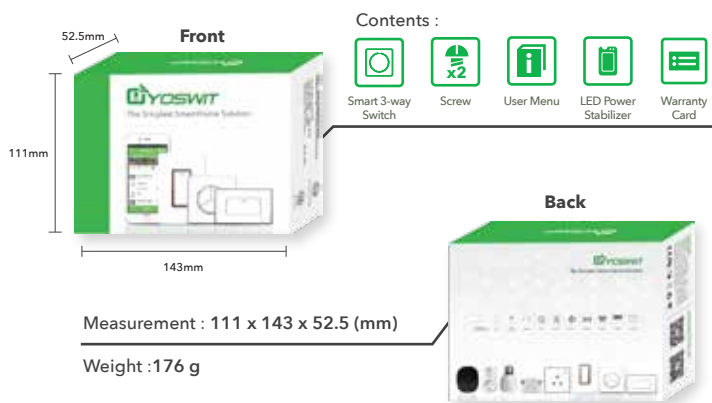

General

Product Name	Yoswit Smart 3-way Switch
Model	YO822m
Gang Type	1 gang
Socket Type	Socket 55
EAN / UPC	EAN: 0712155479746; UPC: 712155479746
Revision	V2
Compliance	ETL, FCC, RoHS
Manufacturer	Designed by Yoswit in Hong Kong. Assembled in China.
Warranty	2 years, limited (*Details available on the Limited Warranty and Limitations sections of this datasheet)

Mechanical

Surface Materials	V0 flame-resistant PC +ABS
Storage Conditions	-20°C to 60°C
Operating Environment	Indoors
Ingress Protection (IP)	20

Bluetooth

Product Compatibility	Bluetooth Smart Ready products
Frequency	2.4GHz
Radio Transmission Power	0~5 dBm
Bluetooth Range	Open area: >50m; indoor: 3-20m
Bluetooth Version	Bluetooth 4.2

Product Package