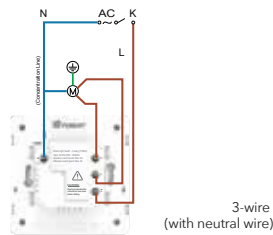

Market-leading Patent Solution

Our switches support both 2-wire and 3-wire installation without any hubs or routers. With this market-leading patent, we provide users a simple installation experience.