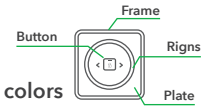

Product Specifications

Color Options :

*You can also customize the colors