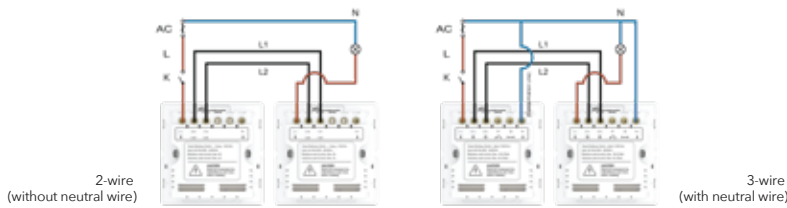

Market-leading Patent Solution

Our switches support both 2-wire and 3-wire installation without any hubs or routers. With this market-leading patent, we provide users a simple installation experience.