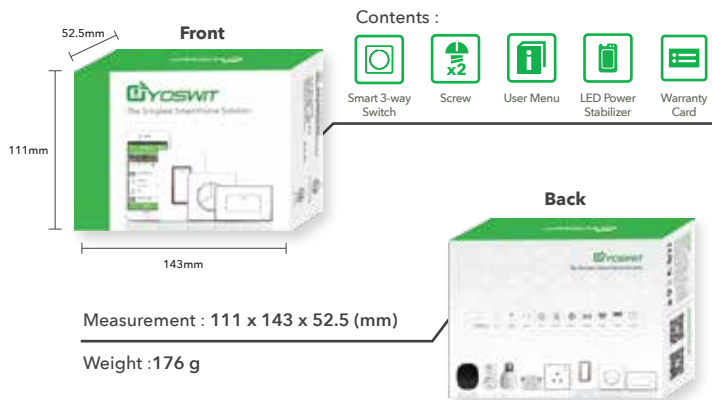

General

Product Name	Yoswit Smart 3-way Switch
Model	YO825m
Gang Type	2 gang
Socket Type	Socket 86
EAN / UPC	EAN: 0712155479517; UPC: 712155479517
Revision	V2
Compliance	ETL, FCC, RoHS
Manufacturer	Designed by Yoswit in Hong Kong. Assembled in China.
Warranty	2 years, limited (*Details available on the Limited Warranty and Limitations sections of this datasheet)

Mechanical

Surface Materials	V0 flame-resistant PC +ABS
Storage Conditions	-20°C to 60°C
Operating Environment	Indoors
Ingress Protection (IP)	20

Bluetooth

Product Compatibility	Bluetooth Smart Ready products
Frequency	2.4GHz
Radio Transmission Power	0~5 dBm
Bluetooth Range	Open area: >50m; indoor: 3-20m
Bluetooth Version	Bluetooth 4.2

Product Package