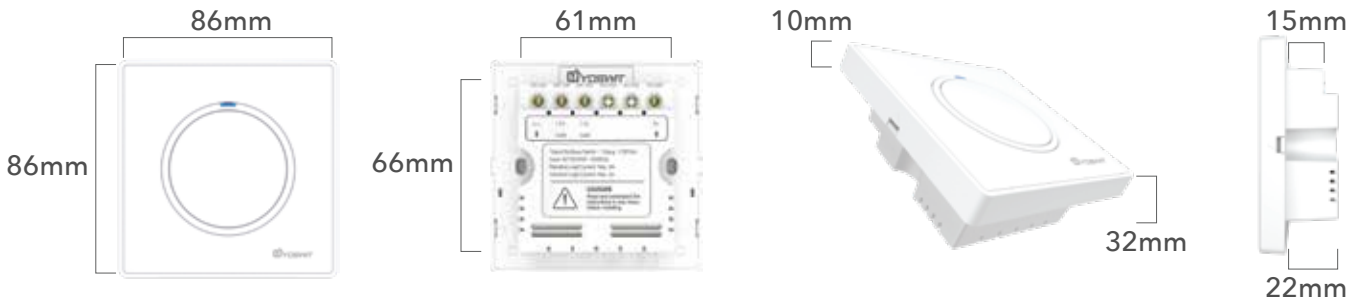

Product Specifications

Color Options :

*You can also customize the colors

Plastic color

Metallic color

Specifications:

-10 to 40°C 0-90% relative humidity Operation Condition								
	AC100-240V 50/60Hz Auto Detected at Power-Up	Incandescent lamp	Halogen lamps	Fluorescent lamps with conventional ballast	CFL	LED (CC)	LED (RC)	Ventilators
Standby Power <0.1 Watt								
Max	6A	6A	2A	2A	2A	2A	2A	6A
Min	N/A			5 watts (each bulb) *			N/A	