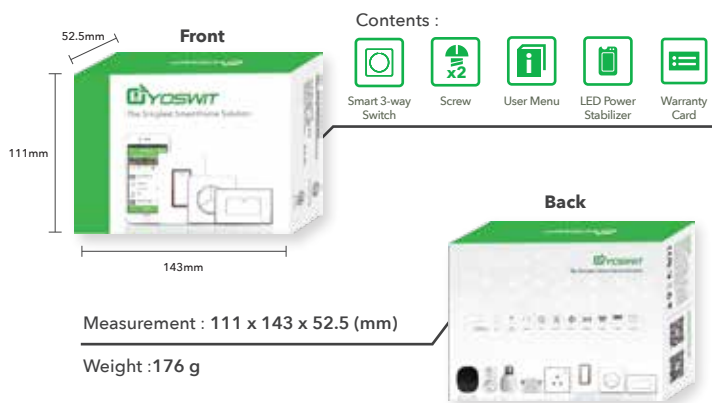

General

Product Name	Yoswit Smart 3-way Switch
Model	YO825m
Gang Type	2 gang
Socket Type	Socket 86
EAN / UPC	EAN: 0712155479517; UPC: 712155479517
Revision	V2
Compliance	ETL, FCC, RoHS
Manufacturer	Designed by Yoswit in Hong Kong. Assembled in China.
Warranty	2 years, limited (*Details available on the Limited Warranty and Limitations sections of this datasheet)

Mechanical

Surface Materials	V0 flame-resistant PC +ABS
Storage Conditions	-20°C to 60°C
Operating Environment	Indoors
Ingress Protection (IP)	20

Bluetooth

Product Compatibility	Bluetooth Smart Ready products
Frequency	2.4GHz
Radio Transmission Power	0~5 dBm
Bluetooth Range	Open area: >50m; indoor: 3-20m
Bluetooth Version	Bluetooth 4.2

Product Package