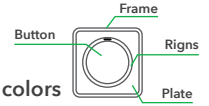

Product Specifications

Color Options :

*You can also customize the colors