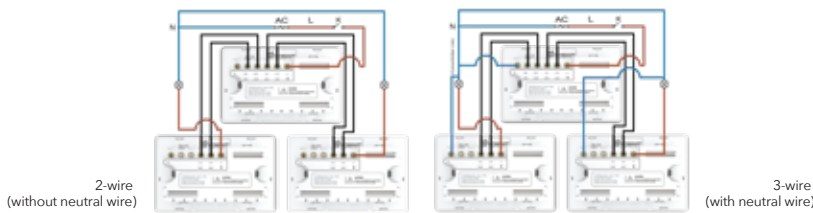

Yoswit Smart 3-way Switch Datasheet

Model YO845m - 2 Gang, Socket 86

The Simplest Smart Home Solution

Yoswit Smart 3-way Switch is the world's only smart switch that supports both 2-wire and 3-wire installation. With no hubs or routers required, Yoswit switches works with a multi-functional app to provide users the simplest smart home solution with Bluetooth mesh-like network and outdoor remote control.

Market-leading Patent Solution

Our switches support both 2-wire and 3-wire installation without any hubs or routers. With this market-leading patent, we provide users a simple installation experience.

Various Customized Products