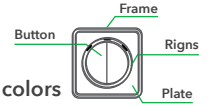

Product Specifications

Color Options :

*You can also customize the colors