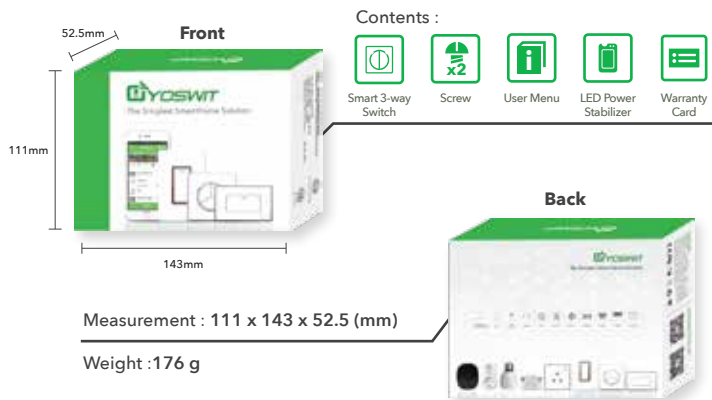

General

Product Name	Yoswit Smart 3-way Switch
Model	YO845m
Gang Type	2 gang
Socket Type	Socket 86
EAN / UPC	EAN: 0712155479685; UPC: 712155479685
Revision	V2
Compliance	ETL, FCC, RoHS
Manufacturer	Designed by Yoswit in Hong Kong. Assembled in China.
Warranty	2 years, limited (*Details available on the Limited Warranty and Limitations sections of this datasheet)

Mechanical

Surface Materials	V0 flame-resistant PC +ABS
Storage Conditions	-20°C to 60°C
Operating Environment	Indoors
Ingress Protection (IP)	20

Bluetooth

Product Compatibility	Bluetooth Smart Ready products
Frequency	2.4GHz
Radio Transmission Power	0~5 dBm
Bluetooth Range	Open area: >50m; indoor: 3-20m
Bluetooth Version	Bluetooth 4.2

Product Package