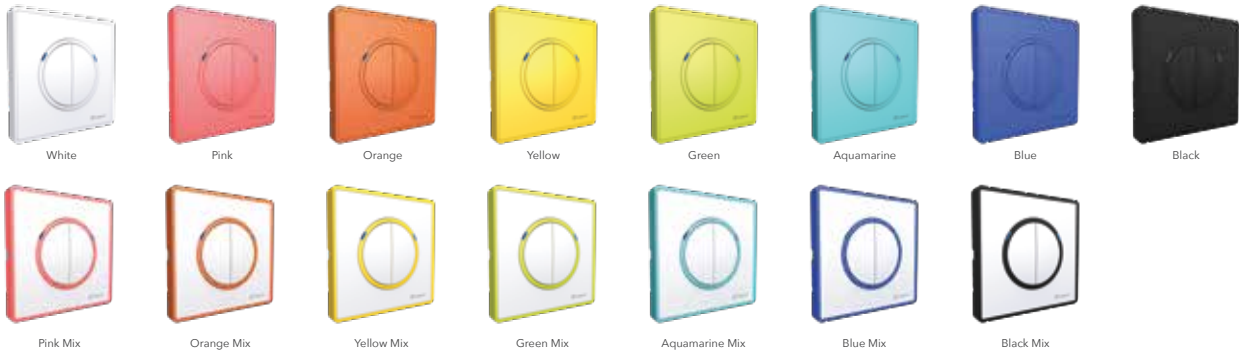

Yoswit App

You can download our app and control Yoswit switches with your smart phones via Bluetooth.

Product Specifications

Color Options :

*You can also customize the colors

Plastic color

Metallic color

Specifications: