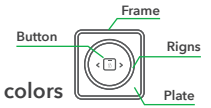

Product Specifications

Color Options :

*You can also customize the colors