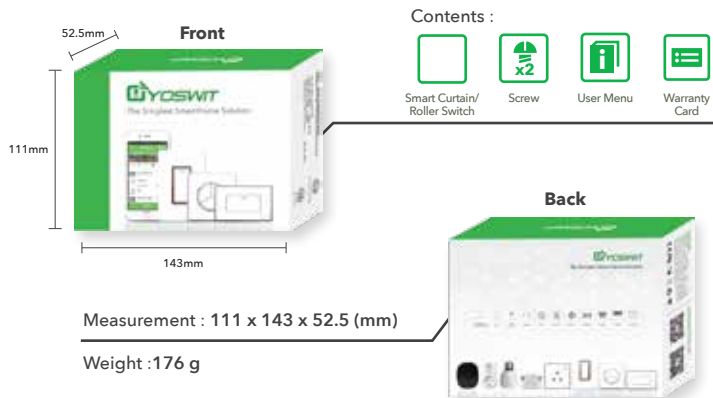

Electrical

Input Voltage	AC100-240V
Frequency	50/60Hz Auto Detected at Power-Up
Standby Power	<0.1 watt
Operating Temperature	-10°C to 40°C
Maximum Load	440 watts

Mechanical

Surface Materials	V0 flame-resistant PC +ABS
Storage Conditions	-20°C to 60°C
Operating Environment	Indoors
Ingress Protection (IP)	20

Bluetooth

Product Compatibility	Bluetooth Smart Ready products
Frequency	2.4GHz
Radio Transmission Power	0~5 dBm
Bluetooth Range	Open area: >50m; indoor: 3-20m
Bluetooth Version	Bluetooth 4.2

Product Package