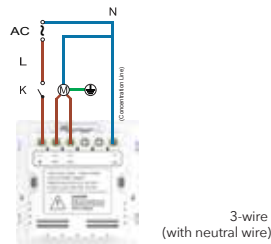

Market-leading Patent Solution

Our switches support both 2-wire and 3-wire installation without any hubs or routers. With this market-leading patent, we provide users a simple installation experience.