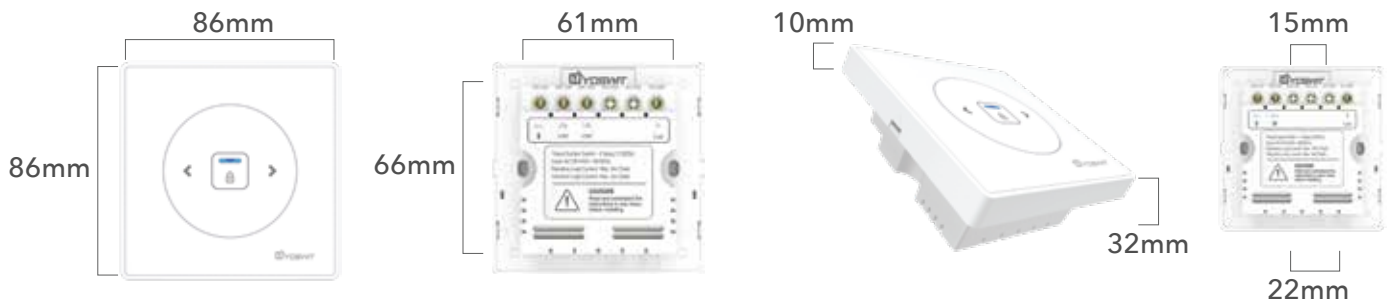

Yoswit App

You can download our app and control Yoswit switches with your smart phones via Bluetooth.

Product Specifications

Color Options :

*You can also customize the colors

Plastic color

Metallic color

Specifications: