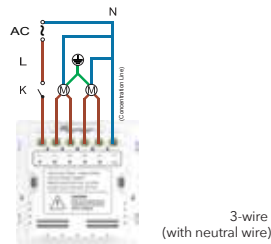

Market-leading Patent Solution

Our switches support both 2-wire and 3-wire installation without any hubs or routers. With this market-leading patent, we provide users a simple installation experience.