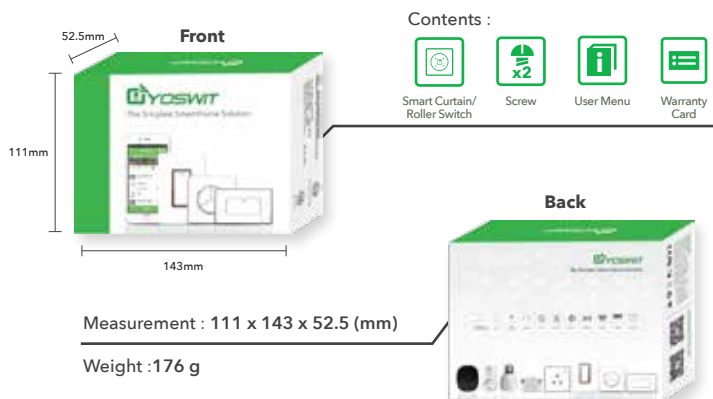

Electrical

Input Voltage	AC100-240V
Frequency	50/60Hz Auto Detected at Power-Up
Standby Power	<0.1 watt
Operating Temperature	-10°C to 40°C
Maximum Load	440 watts

Mechanical

Surface Materials	V0 flame-resistant PC +ABS
Storage Conditions	-20°C to 60°C
Operating Environment	Indoors
Ingress Protection (IP)	20

Bluetooth

Product Compatibility	Bluetooth Smart Ready products
Frequency	2.4GHz
Radio Transmission Power	0~5 dBm
Bluetooth Range	Open area: >50m; indoor: 3-20m
Bluetooth Version	Bluetooth 4.2

Product Package