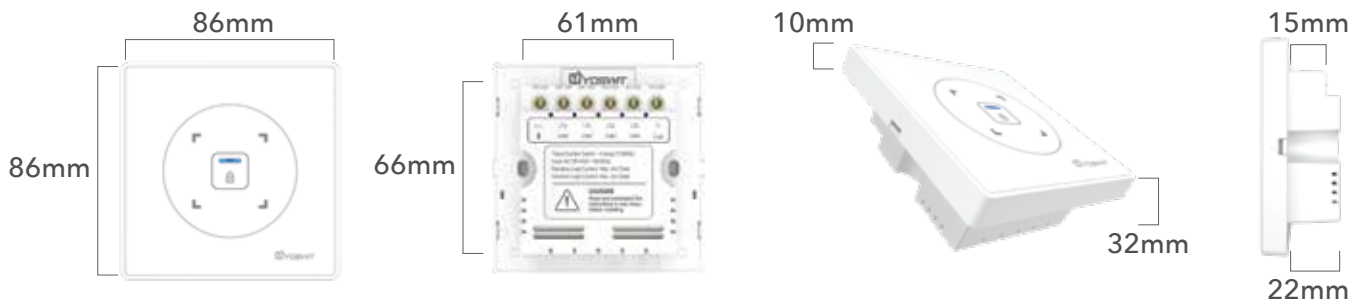

Product Specifications

Color Options :

*You can also customize the colors

Plastic color

Metallic color

Specifications:

General

Product Name	Yoswit Smart Curtain/Roller Switch
Model	YO845k
Layer Type	2 layers
Socket Type	Socket 86
EAN / UPC	EAN: 0712155479838; UPC: 712155479838
Revision	V2
Compliance	CE, FCC, RoHS
Manufacturer	Designed by Yoswit in Hong Kong. Assembled in China.
Warranty	2 years, limited (*Details available on the Limited Warranty and Limitations sections of this datasheet)