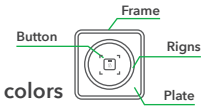

We have more than 30 models of switches, with 4 socket types (type 55, 86, 118, 120) for each model, including smart light switch, cooker switch, dimmer switch, 3-way switch and curtain/roller switch.

Yoswit App

You can download our app and control Yoswit switches with your smart phones via Bluetooth.

Key Features and Benefits

- 2-wire and 3-wire installation compatible
- Works with Yoswit's Curtain Motor/Roller Motor
- Replacement of all your wall switches
- Compatible with the entire family of Yoswit products
- Free Yoswit app
- Outdoor remote control
- Schedule timer to control the curtains before arrival
- Free room and scene settings
- 2-year limited warranty

Product Specifications

Color Options :

*You can also customize the colors

Plastic color

Metallic color

Specifications:

General

Product Name	Yoswit Smart Curtain/Roller Switch
Model	YO845k
Layer Type	2 layers
Socket Type	Socket 86
EAN / UPC	EAN: 0712155479838; UPC: 712155479838
Revision	V2
Compliance	CE, FCC, RoHS
Manufacturer	Designed by Yoswit in Hong Kong. Assembled in China.
Warranty	2 years, limited (*Details available on the Limited Warranty and Limitations sections of this datasheet)