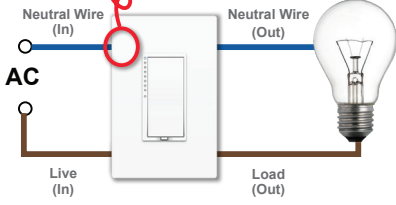

Do I have neutral wire?

Most Smart Switch

Traditional Switch

Require Neutral Wire

No Neutral Wire

THE ONLY SMART SWITCH SUPPORTS BOTH WITH OR WITHOUT NEUTRAL WIRE

PRODUCT CATALOG

Smart Light Switch