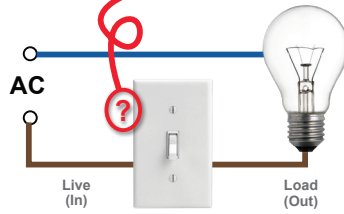

Do I have neutral wire?

Most Smart Switch

Traditional Switch

Require Neutral Wire

No Neutral Wire

THE ONLY SMART SWITCH SUPPORTS BOTH WITH OR WITHOUT NEUTRAL WIRE

PRODUCT CATALOG

Smart Light Switch