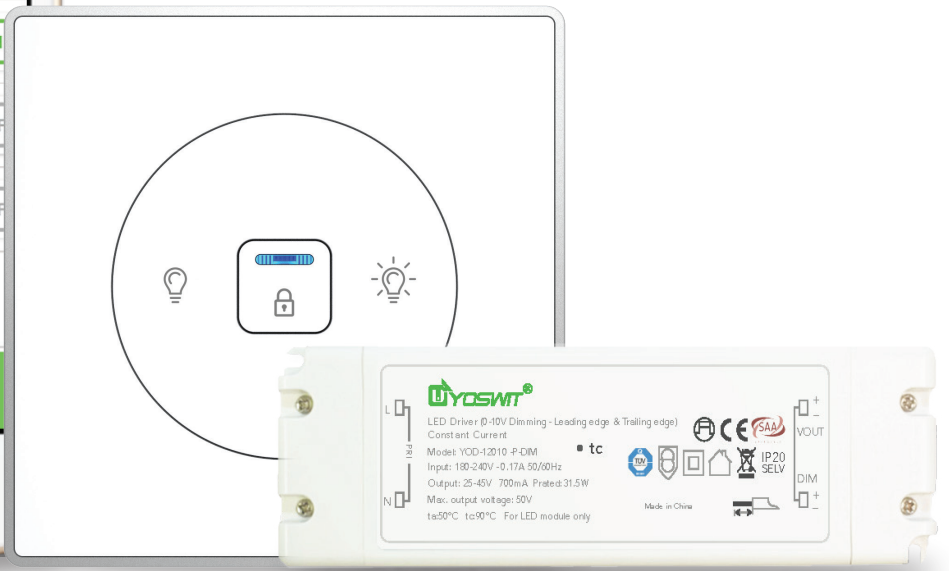

TRY ME NOW!

No Configuration No Setup

Get it on Google play Download on the App Store

The Simplest DIY Smart Solution

DIMMABLE DRIVER

FEATURES

- Mobile As Hub
- Mesh-like Network
- Remote Control
- Rooms and Scenes
- Away Detection
- Schedule Timers
- Password Protection

PRODUCT CATALOG

Dimmable LED Driver

LED Strip

LED Light Bar

LED Module

Pannel

Down Light

Other LED Light